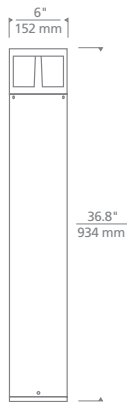

Arkay Two Bollard

PHOTOMETRICS*

*For latest photometrics, please visit www.techlighting.com/OUTDOOR

ARKAY TWO BOLLARD

Total Lumen Output: 1232.2
Total Power: 24.22
Luminaire Efficacy: 50.9
Color Temp: 3119K
CRI: 80.5
BUG Rating: BI-U2-G0