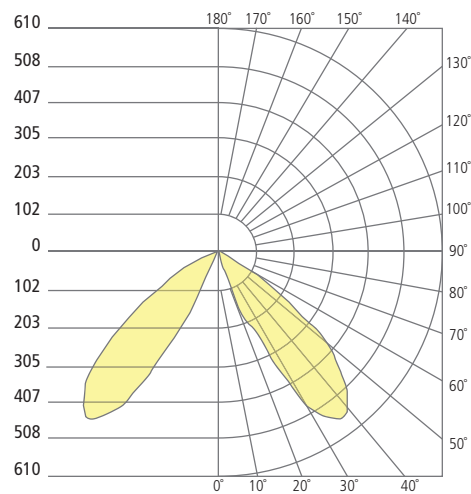

PHOTOMETRICS*

*For latest photometrics, please visit www.techlighting.com/OUTDOOR

ARKAY TWO BOLLARD

Total Lumen Output: 1232.2
Total Power: 24.22
Luminaire Efficacy: 50.9
Color Temp: 3119K
CRI: 80.5
BUG Rating: BI-U2-G0

PROJECT INFO

FIXTURE TYPE & QUANTITY

JOB NAME & INFO

NOTES

© 2019 Tech Lighting, L.L.C. All rights reserved. The "Tech Lighting" graphic is a registered trademark of Tech Lighting, L.L.C. Tech Lighting reserves the right to change specifications for product improvements without notification.