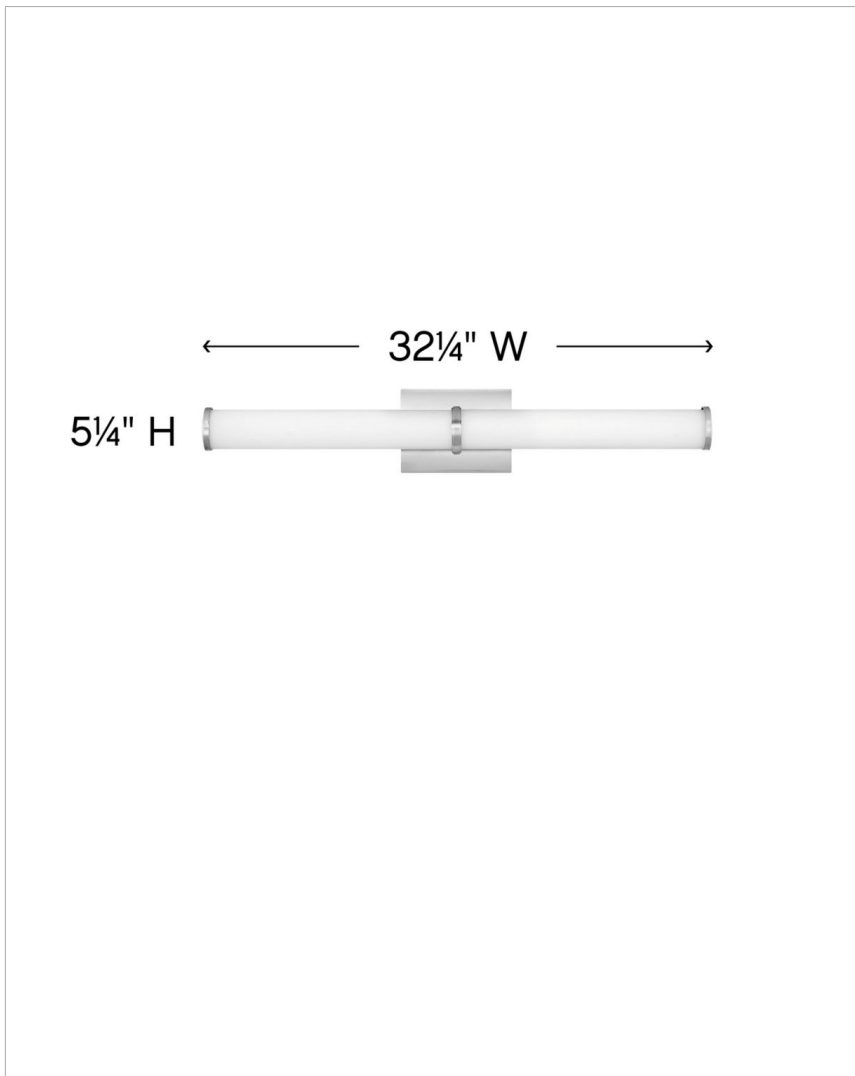

SIMI

59924BN

LARGE LED VANITY

Minimal in form, Simi makes a strong case for simplicity. Sleek end caps and a center bracelet in Chrome or Brushed Nickel finish options add a seamless finishing touch to the slim profile.

DETAILS	
FINISH:	Brushed Nickel
MATERIAL:	Steel
GLASS:	Etched White
DIMMABLE:	YES, CL TYPE DIMMER (SSL7A)

DIMENSIONS	
WIDTH:	32.3"
HEIGHT:	5.3"
WEIGHT:	5lb
BACK PLATE:	6.75"W X 4.75"H
EXTENSION:	3.8"
TOP TO OUTLET:	2.75"

LIGHT SOURCE	
LIGHT SOURCE:	Integrated LED
LED NAME:	LEVO140-260
VOLTAGE:	120v
COLOR TEMP:	3000
LUMENS:	4200
CRI:	92
INCANDESCENT EQUIVALENCY:	4 x 75w
DIMMABLE:	YES, CL TYPE DIMMER (SSL7A)

SHIPPING	
CARTON LENGTH:	39.5
CARTON WIDTH:	8.5
CARTON HEIGHT:	12
CARTON WEIGHT:	8