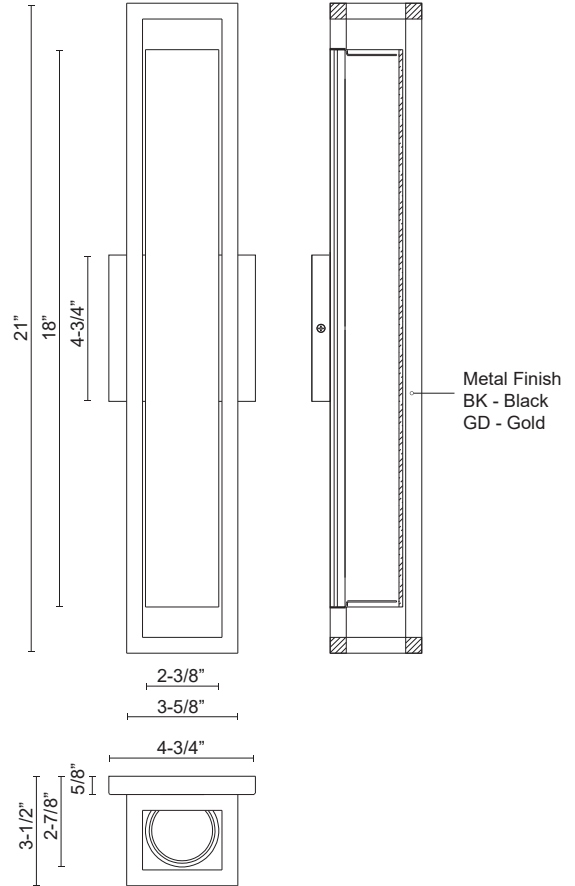

LOCHWOOD WS83421

WALL

PROJECT

WS83421-GD
Gold

WS83421-BK
Black

SPECIFICATION DETAILS

Fixture Dimensions	W3-5/8" x H21" x E3-1/2"
Light Source	AC LED Module
Wattage	22W
Total Lumens	1600lm
Delivered Lumens	BK-1091lm; GD-1241lm;
Voltage	120V
Color Temperature	3000K
CRI (Ra)	90CRI
Optional Color Temps	2700K - 5000K Available, Minimum Order Quantities Apply
LED Rated Life	50,000 hours
Dimming	100% - 10%, ELV Dimmer (Not Included)
Glass Details	Opal Glass
ADA Compliant	Yes
Location	Dry
Mounting Style	All Orientation; Wall;
CEC Title 24 JA8	Yes, JA8-2022
Energy Star Certified	Energy Star Compliant
Canopy Dimensions	W4-3/4"x H4-3/4"x E5/8"
Paint Finish	BK01

* For custom options, consult factory for details.

* For warranty information, please visit www.kuzcolighting.com/warranty

DESCRIPTION

Square powder-coated steel frame. Extruded aluminum heatsink mounted to square wall plate. Cylindrical opal glass diffuser. Outward emitting wall light. Custom options available.