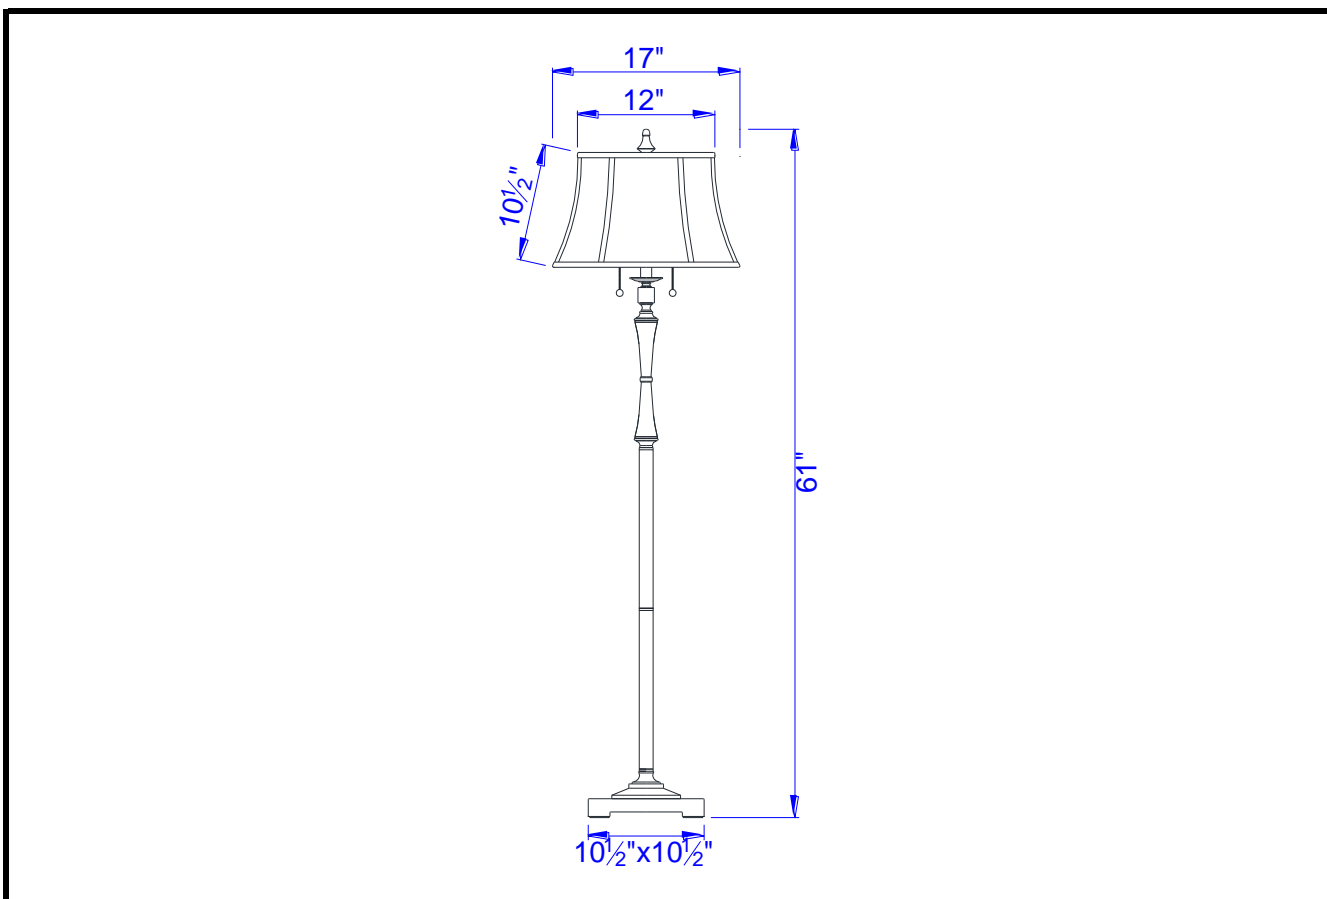

Model No: BO-2443FL
Description: Madison Metal Floor Lamp with Burlap Shade and Pull-chain Switch
Material: Metal
Finish : ORB (Oil Rubbed Bronze)
Height: 61"
Base Width: 10 1/2"x10 1/2"
Wattage : 60Wx2
Socket : Medium Base (E27)
Switch: On/off
Bulb: Incandescent, CFL
Wire Length: 6'
Wire Color: Black
Shade No:
Material: Burlap
Shade size: 12"x17"x10 1/2"
Certificate : 