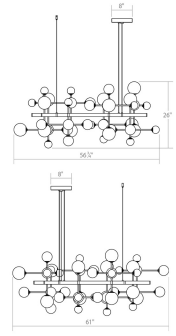

Project:

Nebula Square Pendant Spec Sheet

SKU: 2065.25 Learn more at:
<https://sonnemanlight.com/nebula-square-pendant>

Description: Intersecting stems form clusters of illuminated glass spheres in a dance-like rhythm. Mounted in precisely poised positions along rectangular beams in linear and rectilinear configurations of expansive scale, these Nebula constructions form illuminating sculptures of joyous activity in dramatic scale and proportion. Also available as a [Bar Pendant](#) and [Zig-Zag Pendant](#).

Type #:

Dimensions

Height:	26"
Width:	61"
Length:	56.75"
Hanging Details:	6' Adjustable Cord/Cable Standard
Size:	

Installation

Installation:	Licensed electrician required
Sloped Ceiling Compatible?:	Not Compatible
Minimum Hanging Height:	26"
Maximum Hanging Height:	85"

General Listings

Features:	Damp Rated
Certification:	C-ETL-US
Color/Finish:	Satin Black (.25)
Dark Sky Friendly:	N

Electrical Specs

Bulb(s) Included?:	Yes
Bulb 1 Type:	Integral LED
Bulb Quantity:	15
Input Voltage:	100-277VAC
Wattage:	3
Initial Lumens:	15900
Delivered Lumens:	8700
Color Temperature:	3000K
CRI:	90
Power Supply Type:	Driver
Power Supply Quantity:	2
Power Supply Location:	Canopy
Dimming Type:	TRIAC/ELV/ 0-10V

Shipping

Carton 1 L x W x H:	46" X 18" X 21"
Carton 1 Gross Weight:	29 LBS
Carton 2 L x W x H:	46" X 18" X 21"

Shade

Shade 1 Material:	White Cased Glass
Shade 2 Material:	White Cased Glass
Shade 3 Material:	White Cased Glass
Shade 3 Color:	White