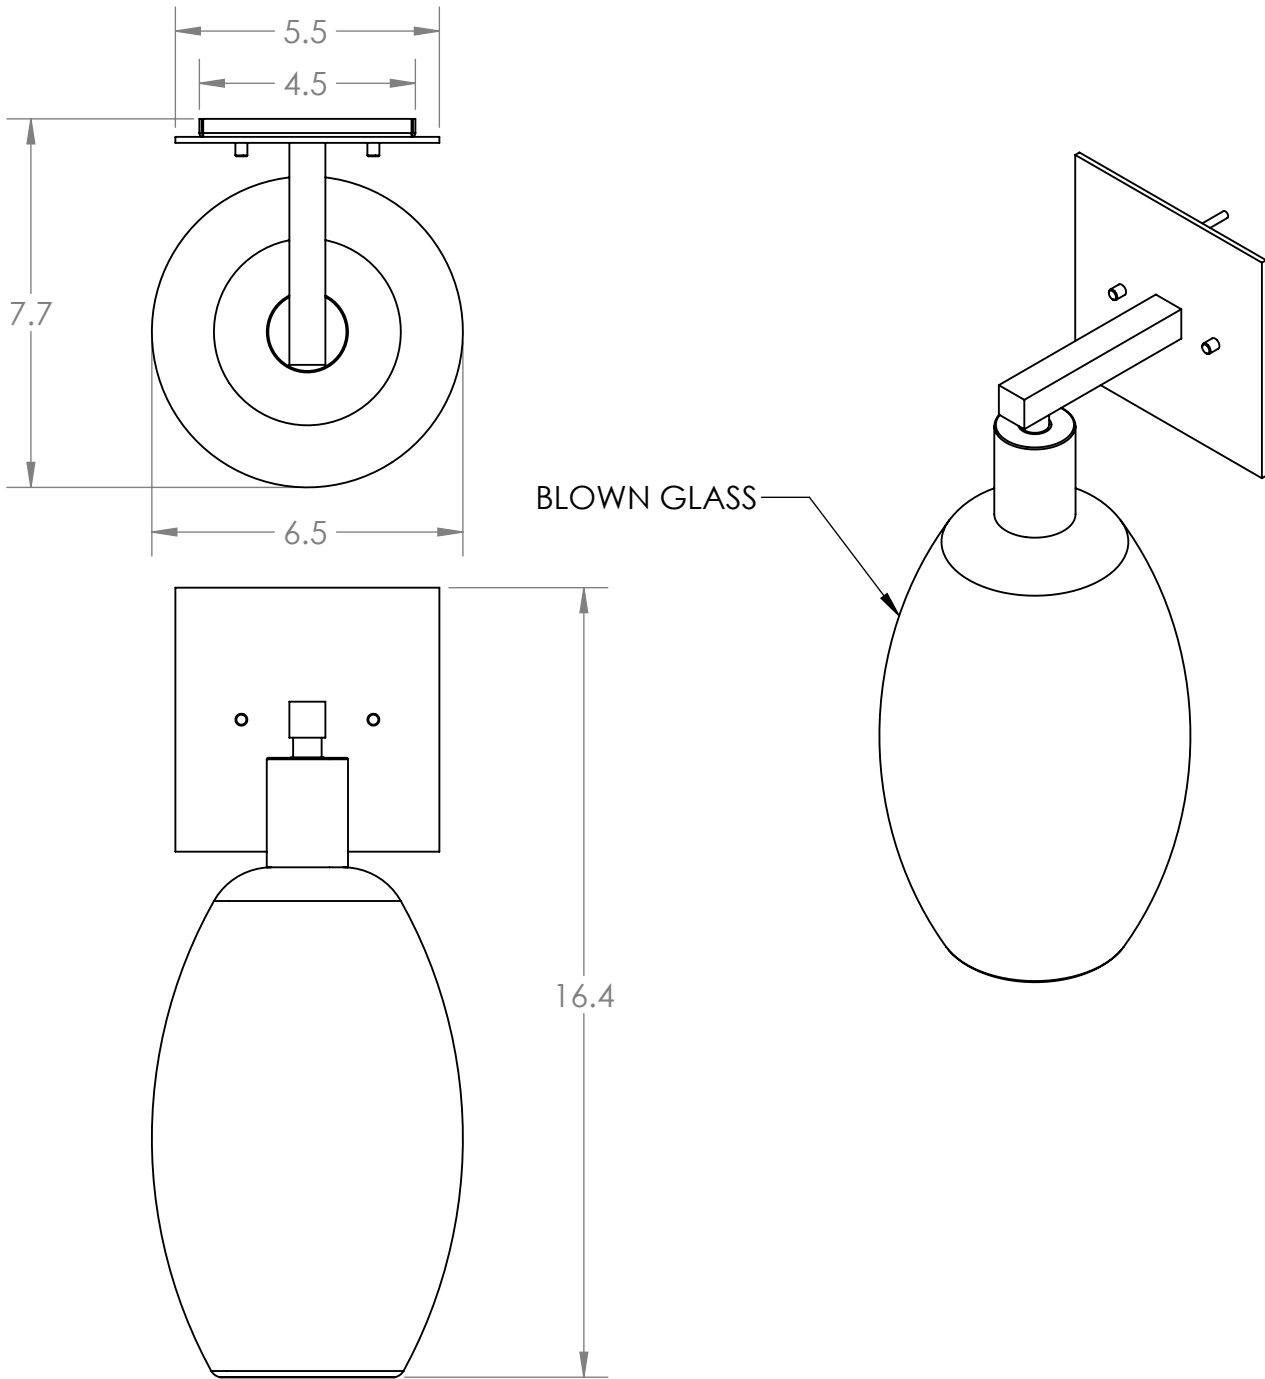

Collection: ELLISSE

Product #: IDB0035-16

HAND BLOWN GLASS MAY VARY UP TO 1"

Bulbs Not Included

Visit hammertonstudio.com for product options and specifications.

3/23/2022 ©

Mounting Packet: U	Electrical Type: INCANDESCENT
Approximate lbs.: 7	Bulb Qty: 1 Bulb Type: A
Finish: SEE WEB SITE FOR OPTIONS	Wattage: 40 Voltage: 120
Top Diffuser: CLOSED	Socket Type: MEDIUM, E26 BASE
Bottom Diffuser: OPEN	UL Location: DRY

Mounting Detail

MOUNTS DIRECTLY TO J-BOX

All fixtures created by Hammerton are handcrafted by artisans. Dimensions may vary up to 7/8".

© Copyright 2022. All rights in design, detail or invention of this drawing are reserved as the property of Hammerton. Any imitation or adaptation without written consent is strictly prohibited.