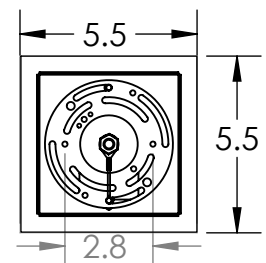

Collection: ELLISSE

Product #: IDB0035-16

HAND BLOWN GLASS MAY VARY UP TO 1"

Bulbs Not Included

Visit hammertonstudio.com for product options and specifications.

3/23/2022 ©

Mounting Packet: U	Electrical Type: INCANDESCENT
Approximate lbs.: 7	Bulb Qty: 1 Bulb Type: A
Finish: SEE WEB SITE FOR OPTIONS	Wattage: 40 Voltage: 120
Top Diffuser: CLOSED	Socket Type: MEDIUM, E26 BASE
Bottom Diffuser: OPEN	UL Location: DRY

Mounting Detail

MOUNTS DIRECTLY TO J-BOX

All fixtures created by Hammerton are handcrafted by artisans. Dimensions may vary up to 7/8".

© Copyright 2022. All rights in design, detail or invention of this drawing are reserved as the property of Hammerton. Any imitation or adaptation without written consent is strictly prohibited.