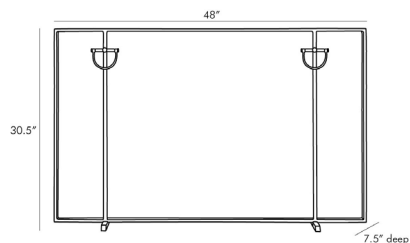

ARTERIOS

BROOKLYN SCREEN

4755

H: 30.5 IN, W: 48 IN, D: 7.5 IN

Antique Brass

Contract Suitable As Is

Warm up next to a freshly lit fire while stylishly keeping your space safe. Clean lines frame this antique brass iron screen and exposed decorative rivets recall a horse bridle—delivering a slight equestrian feel to the room it occupies. Its simple yet sophisticated design effortlessly functions in both traditional and modern settings. Also available in Bronze (4756). Screens may tarnish when exposed to high heat.

APPEARANCE

Material	Iron
Finish	Antique Brass
Top Coat/Sealant	false

SHIPPING

Shipping Requirements	TruckShip
Product Weight	35.5 LBS
Gross Weight 1	48.85 LBS
Shipping Box 1	H: 34 IN, L: 52 IN, W: 4 IN

CONTRACT