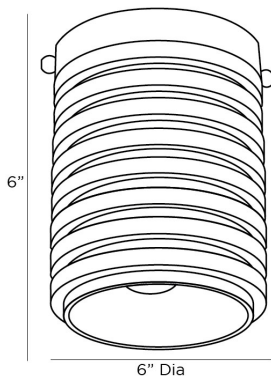

ARTERIOS

RUDY FLUSH MOUNT

49171
H: 6 IN, Dia: 4.50 IN
English Bronze
Contract Suitable As Is

Formed with a machined look, as if turned on a lathe, the Rudy Flush Mount is finished in English bronze steel. The small-scale fixture is perfect as a hallway application or as a decorative swap for can lights. Damp-rated, although limited covered outdoor areas may affect finish.

APPEARANCE

Material	Steel
Finish	English Bronze
Top Coat/Sealant	true

WIRING

Rating	Damp
Cord	0.5 FT, Clear/Silver, SVT
Socket	1, Type B - E12
Photographed Bulb	2" Frosted Globe Bulb
Maximum Watt	60
Voltage	110-120 V

CERTIFICATIONS

Certifications	Mexico Australia, European Union, United Arab Emirates, United States, Canada
----------------	--

COMPLIANCY

UL/ETL	Yes
CB	Yes
RoHS	true

SHIPPING

Product Weight	2.5 LBS
Gross Weight 1	7.5 LBS
Gross Weight 2	0 LBS
Shipping Box 1	H: 8.66 IN, L: 6.89 IN, W: 7.09 IN
Shipping Box 2	H: 0 IN, L: 0 IN, W: 0 IN