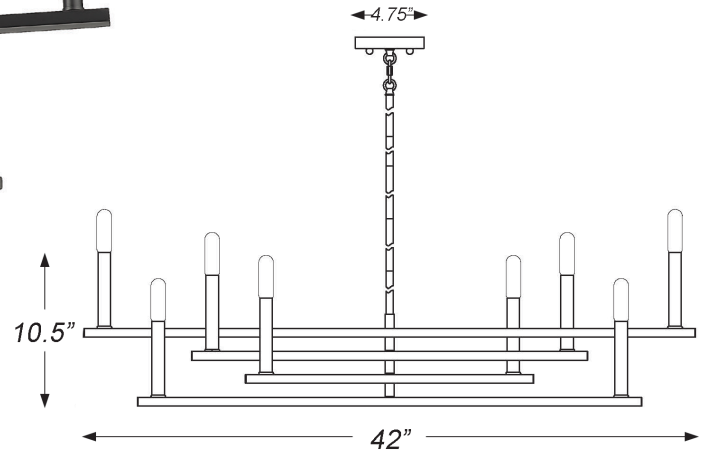

IN20026BK

HALE 8-LIGHT CHANDELIER

Description:	Hale 8-light chandelier
Finish:	Matte black
Dimensions:	42" W x 34.5" D x 10.5" H
Bulbs:	8-60w Cand.
Certification:	Dry location / UL
Material:	Steel

Shade:	NA
Glass:	NA
Canopy Dimensions:	4.75" dia.
Chain/Wire:	12' wire
Stems:	3-12", 1-6", 1-3"
Additional Finishes:	Polished nickel

*height does not include bulbs