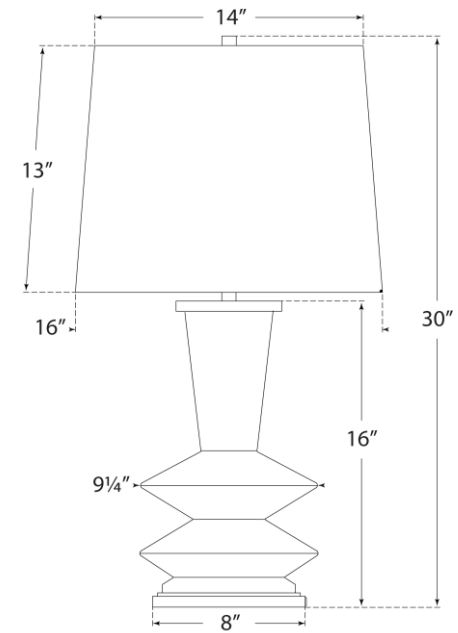

TEAR SHEET

Whittaker Medium Table Lamp

Item # CS 3646MBB-L

Designer: Christopher Spitzmiller

Height: 30"

Width: 16"

Base: 8" Round

Finishes: BKP, IVO, LLC, MBB

Shade Treatments: L

Shade Details: 14" x 16" x 13"

Socket: E26 Dimmer

Wattage: 100 A19

Weight: 16 Pounds

Note: Reactive Ceramic Glazes Will Vary in Color and Texture

Front View