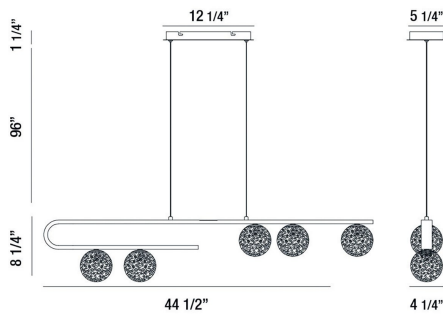

PHILLIMORE, 44" LINEAR CHANDELIER

PRODUCT DETAILS

No.	:	37351-014
Product Color	:	BRUSHED GOLD
Product Material	:	METAL
Shade / Accent Colour	:	CLEAR
Shade / Accent Material	:	GLASS
Length	:	44.5"
Width	:	4.25"
Height	:	8.25"
Overall Height	:	105.5"
Weight	:	9.6lbs

LIGHT SOURCE DETAILS

Light Source Type	:	INTEGRATED LED
Input Voltage	:	120V
Bulb Voltage	:	120V
Socket Type	:	LED
Total Wattage	:	15W
Total Lumen	:	1200lm
Kelvin	:	3500K
Dimmable	:	Yes

Options Available

ITEM NO.	FINISH	SHADE
37351-014	BRUSHED GOLD	CLEAR

TECHNICAL DETAILS

Hanging Support Type	:	AIRCRAFT CABLE
Hanging Support Length	:	96"
Canopy / Backplate Length	:	12.25"
Canopy / Backplate Height	:	1.25"
Canopy / Backplate Width	:	5.25"
Approval	:	
Title 24	:	Yes