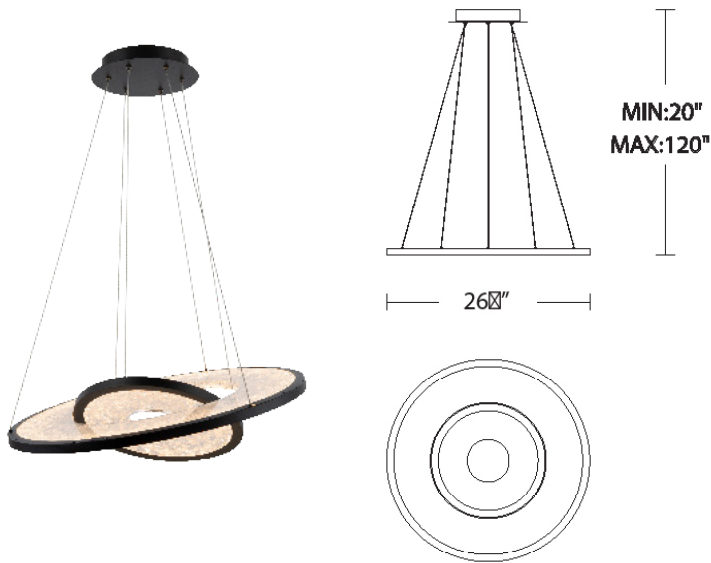

JUPITER Interior Sconces

MODERN FORMS

PD-75027

Fixture Type:

Catalog Number:

Project: _____

Location: _____

PRODUCT DESCRIPTION

Two orbits of cosmic dust dancing in space. Rings can be adjusted independently to create a spectacular modern statement of varying relational elements.

FEATURES

- Quick spin-on canopy design with minimal hardware for easy installation
- Reclaimed K5 crystal
- Thin aircraft cables provide an ultra-clean look and are easy to adjust for customized suspension height
- Universal Driver (120V-277V) concealed within the canopy
- Dimming: ELV, 0-10V
- Rated Life: 50,000 hours
- Color Temp: 3000K
- CRI: 90

ORDER NUMBER

Model	Size	Wattage	Voltage	LED Lumens	Delivered Lumens	Finish
PD-75027	27"	62W	120V-277V	5,177	4,602	BK Black

Example: **PD-75027-BK**

SPECIFICATIONS

Construction: Aluminum body with K5 crystal insert acrylic