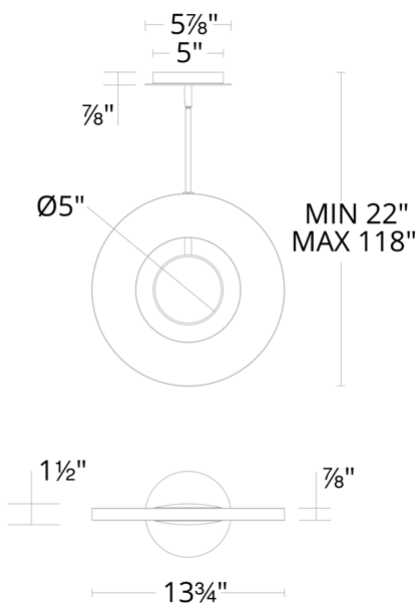

FEATURES

- Driver concealed within the canopy
- Artisan crafted milky cloud acrylic
- Three 12" and one 6" down rods included (additional sold separately)
- Slope ceiling adaptable. Hang straight swivels up to 90 degrees
- Spin-on round canopy with minimal hardware
- Each unique piece lends itself to variations in milkiness

SPECIFICATIONS

Rated Life	50000 Hours
Standards	ETL, cETL,Damp Location Listed,Title 24 JA8: 2019 Compliant
Input	120/277V,50/60Hz
Dimming	ELV: 100-10%,TRIAC: 100-10%
Color Temp	3000K
CRI	90
Construction	Metal spun body with decorative acrylic and PC diffuser

REPLACEMENT PARTS

- RPL-RODIN06-886-AB - 6IN ROD
- RPL-RODIN12-886-AB - 12IN ROD

PD-62114

Model & Size	Color Temp	Finish	LED Watts	LED Lumens	Delivered Lumens
PD-62114 14"	3000K 3000K	AB Aged Brass BK Black	9.1W 9.1W	500 500	377 377