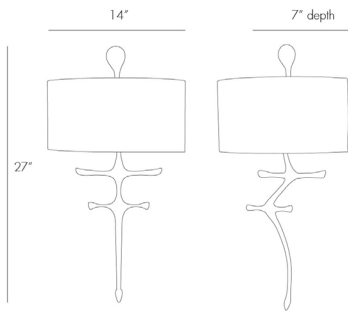

ARTERIO RS

GILBERT SCONCE

49992
H: 27 IN, W: 14.5 IN, D: 7.5 IN
Gold Leaf
Contract Suitable As Is

This organic brass sconce finished in gold leaf speaks to movement as it arches from the wall. Looks best when placed so you can take advantage of its profile and the dramatic shadow it casts on the wall. Perfect for hallways. Damp-rated, although limited covered outdoor conditions may affect finish.

APPEARANCE

Material	Brass, Microfiber
Material Type	Cast
Finish	Black, Gold Leaf
Top Coat/Sealant	true
Link	Welded

DIMENSIONS

	14 IN
Center Of Mount From Btm	18 IN
Shade	Side: 7 IN
Backplate	H: 6 IN, W: 4.5 IN, D: 1 IN
Mount	H: 4 IN, W: 4 IN, D: 1 IN

COMPLIANCY

UL/ETL	Yes
CB	Yes
RoHS	true

SHIPPING

Product Weight	6 LBS
Gross Weight 1	6.2 LBS
Shipping Box 1	H: 12 IN, L: 30 IN, W: 11 IN

ADDITIONAL INFO

Hanging Orientation	Horizontal and Vertical
---------------------	-------------------------