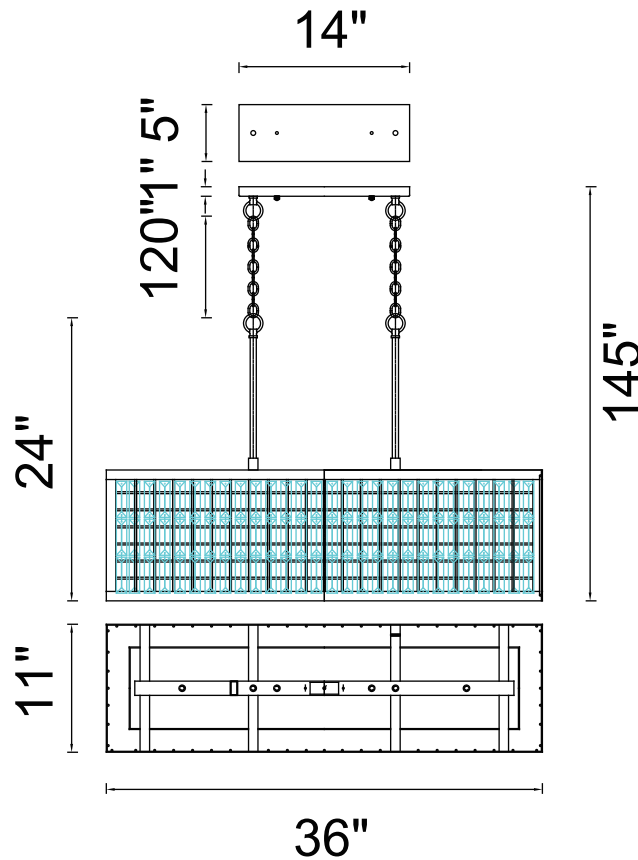

PROJECT: \_\_\_\_\_

FIXTURE TYPE: \_\_\_\_\_

LOCATION: \_\_\_\_\_

CONTACT/PHONE: \_\_\_\_\_

Item	9697P36-4-192
Collection	MEGHNA
Finish	Brown
Glass	-----
Crystal	Clear
Input	120V AC,60HZ,AC

Shade	-----
Length/Dia.	36"
Width/Ext.	11"
Height	24"
Maximum	-----
Lumens	-----

Light Source	E12
Bulb Info.	20×60W
Included	-----
Dimmable	Yes
Color	-----
Weight	