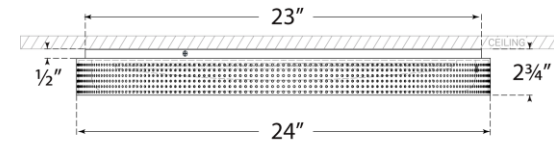

TEAR SHEET

Precision 24" Round Flush Mount

Item # KW 4083PN-WG

Designer: Kelly Wearstler

Height: 2.75"

Width: 24"

Canopy: 23" Round

Finishes: AB, BZ, PN

Glass Options: WG

Socket: Dedicated LED

Wattage: 35w (4200lm)

Weight: 34 Pounds

Note: UL Only

Front View

Bottom View