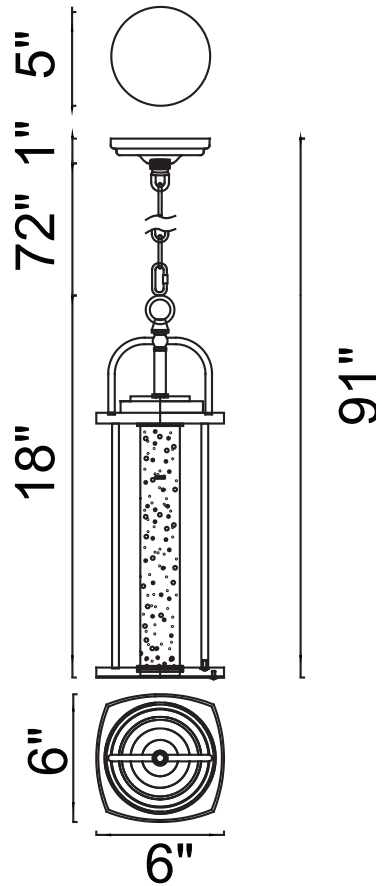

PROJECT: \_\_\_\_\_

FIXTURE TYPE: \_\_\_\_\_

LOCATION: \_\_\_\_\_

CONTACT/PHONE: \_\_\_\_\_

Item	0407P6-1-101
Collection	
Finish	Black
Glass	Clear
Crystal	-----
Input	120V AC,60HZ,AC

Shade	-----
Length/Dia.	6"
Width/Ext.	6"
Height	18"
Maximum	91"
Lumens	572

Light Source	LED
Bulb Info.	11W
Included	-----
Dimmable	Yes
Color	3000K
Weight	