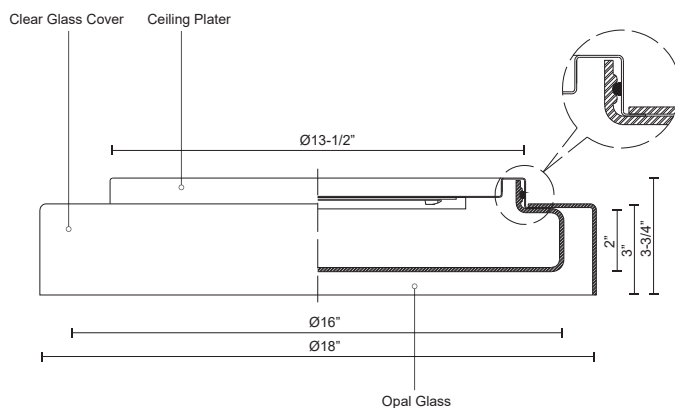

ASTON
FM48618-5CCT
FLUSH MOUNT

PROJECT

DESCRIPTION

Clear round aesthetic glass. Opal glass cylindrical diffuser. Powder-coated white steel ceiling plate. Down light. Custom options available.

SPECIFICATION DETAILS

Fixture Dimensions	D18" x H3-3/4"
Light Source	AC LED Module
Wattage	30W
Total Lumens	2880lm
Delivered Lumens	1731lm
Voltage	120V
Color Temperature	Selectable CCT 2700K/3000K/3500K/4000K/5000K
CRI (Ra)	90CRI
LED Rated Life	50,000 hours
Dimming	100% - 10%, ELV Dimmer (Not Included)
Shade Details	Clear Glass Shade
Glass Details	Opal Glass
Location	Dry
Illumination Direction	Downlight
CEC Title 24 JA8	Yes, JA8-2022
Paint Finish	WH01
Finish Option(s)	Clear

* For custom options, consult factory for details.

* For warranty information, please visit www.kuzcolighting.com/warranty

KUZCO

CANADA: 19054 28TH AVENUE - SURREY, BC V3Z 6M3
USA: 3035 E. LONE MOUNTAIN ROAD - LAS VEGAS, NV 89081

WWW.KUZCOLIGHTING.COM

© 2019 KUZCO LIGHTING. ALL RIGHTS RESERVED.

COMMENT