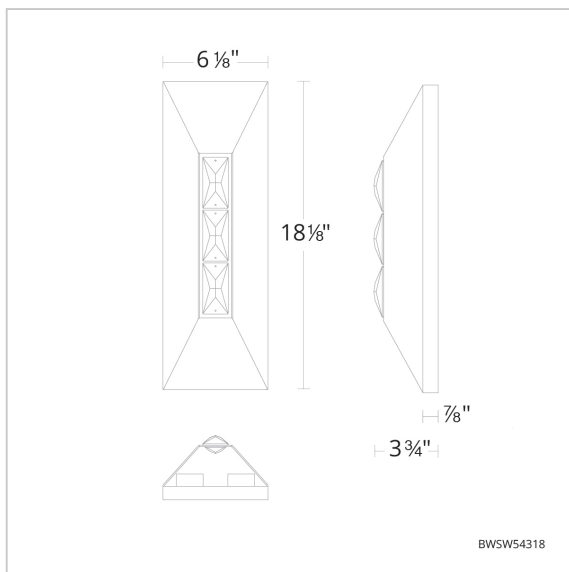

Vida

BWSW54318

LINE DRAWING

Project:

Location:

Fixture Type:

Catalog Number:

DESCRIPTION

An angular form accented by a trio of faceted Optic Crystal presents a multi-dimensional design. Lose yourself in the depths of reflection from its up and down illumination.

FEATURES

- Specifically formulated using powder coat to resist UV and coastal environmental conditions, providing a long-lasting finish with premium 316 Marine mirror grade stainless steel plate and hardware
- Built in color temperature adjustability. Switch from 3000K/3500K/4000K. Switch may be installed in junction box.
- Can be mounted on wall vertically or upside down

Model	Crystal	Finish	Size	CCT	Voltage	Wattage	Weight	LED Lumens	Delivered Lumens
BWSW54318	O	- BK	18"	3000K/3500K/ 4000K	120 VAC	30W	11.3lbs	3330	Up To 357

Example: BWSW54318-BK