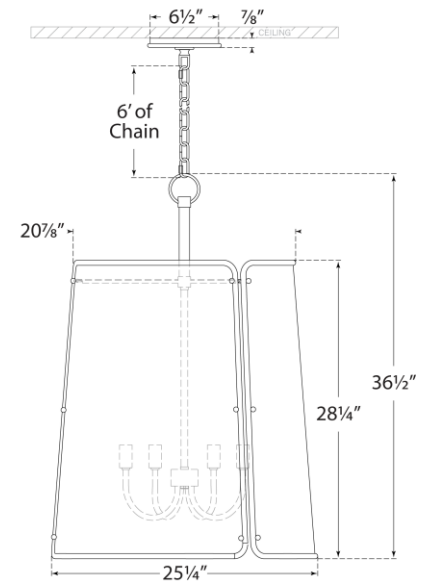

TEAR SHEET

Hastings Large Pendant

Item # S 5646PN-WHT

Designer: Carrier and Company

Height: 36.5"

Width: 25.25"

Canopy: 6.5" Round

Finishes: HAB, PN

Shade Treatments: BLK, WHT

Socket: 6 - E12 Candelabra

Wattage: 6 - 60 B11

Weight: 23 Pounds

Note: Shade can be Installed Inverted

Bottom View

Front View