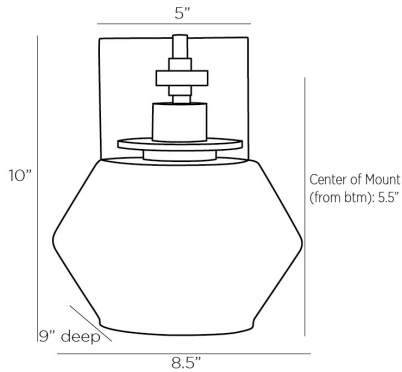

ARTERIOS

HOLM SCONCE

JAY JEFFERS

DJ49007

H: 10 IN, W: 8.5 IN, D: 9 IN
Pewter, Blue Smoke Glass
Contract Suitable As Is

The sconce houses 2 separate layers of glass; the clear ribbed interior glass mixed with the blue smoke outer glass create beautiful diffused light. The ribbed pewter backplate adds a bit of extra style to this fixture, perfect for a bathroom or above bedside tables. Damp-rated, although limited covered outdoor areas may affect finish.

APPEARANCE

Material	Glass, Steel
Material Type	Ribbed
Finish	Blue Smoke, Clear, Pewter
Top Coat/Sealant	true

DIMENSIONS

Center Of Mount From Btm	5.5 IN
Backplate	H: 8 IN, W: 5 IN, D: 1 IN

WIRING

Rating	Damp
Cord	1 FT, Black/White, SVT
Socket	1, Type A - E26
Photographed Bulb	2" Clear Globe Bulb
Maximum Watt	60
Voltage	110-120 V

CERTIFICATIONS

Certifications	Mexico Australia, European Union, United Arab Emirates, United States, Canada
----------------	--

COMPLIANCY

UL/ETL	Yes
CB	Yes
RoHS	true

SHIPPING

Product Weight	7.5 LBS
Gross Weight 1	9 LBS
Shipping Box 1	H: 14.75 IN, L: 11 IN, W: 11 IN
Shipping Box 2	H: 0 IN, L: 0 IN, W: 0 IN
Shipping Box 3	H: 0