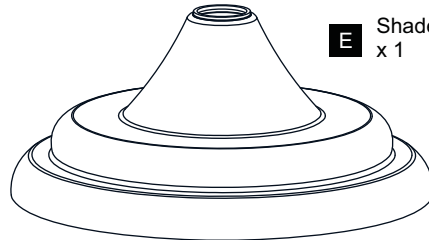

PACKAGE CONTENTS

A Ceiling Canopy
x 1

D Socket Assembly
x 1

F Socket Collar
(pre-assembled on
Socket Assembly)
x 1

B 12"L Rod
x 2

C 6"L Rod
x 2

E Shade
x 1

MOUNTING HARDWARE

AA Crossbar Assembly
x 1

BB Wire Connector
x 3

CC Outlet Box Screw
x 2

INSTALLATION

1 Install Rods

Optional Rods:

- 8 Feet Ceiling:
(2) 12"L Rods.
- 9 Feet Ceiling:
(2) 6"L Rods + (2) 12"L Rods.

2 Install Ceiling Canopy to Upper Rod