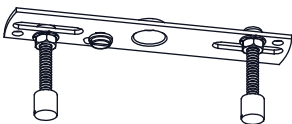

PACKAGE CONTENTS

A Ceiling Canopy
x 1

D Socket Assembly
x 1

F Socket Collar
(pre-assembled on
Socket Assembly)
x 1

B 12"L Rod
x 2

C 6"L Rod
x 2

E Shade
x 1

MOUNTING HARDWARE

AA Crossbar Assembly
x 1

BB Wire Connector
x 3

CC Outlet Box Screw
x 2

INSTALLATION

1 Install Rods

Optional Rods:

- 8 Feet Ceiling:
(2) 12"L Rods.
- 9 Feet Ceiling:
(2) 6"L Rods + (2) 12"L Rods.

2 Install Ceiling Canopy to Upper Rod