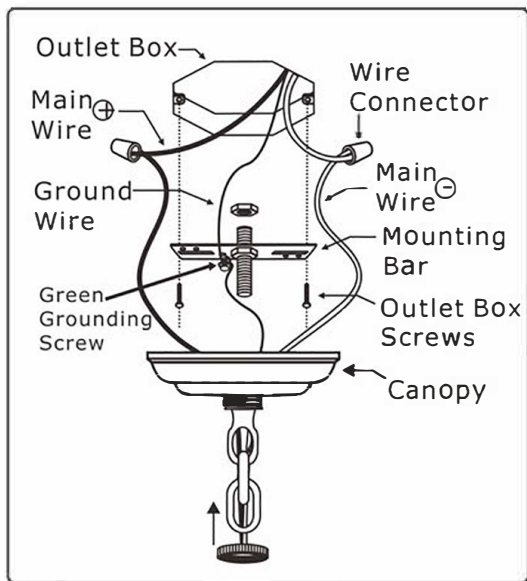

All electrical components must be installed by a licensed electrician in accordance with the National Electric Code and the appropriate local electrical codes.

You will need
 5 Candleabra bulbs.
 40 Watts Recommended.
 60 Watts Max.
 Bulb not included.

- A = (14mm+50mm) x 15sets
- B = (14mm x 3pcs + 50mm) x 5sets
- C = (Square + 14mm + 63mm) x 5sets
- D = (14mm + Square + 14mm + 63mm) x 5sets
- E = (14mm x 9pcs) x 10sets
- F = (14mm x 15pcs + 50mm Ball) x 1set