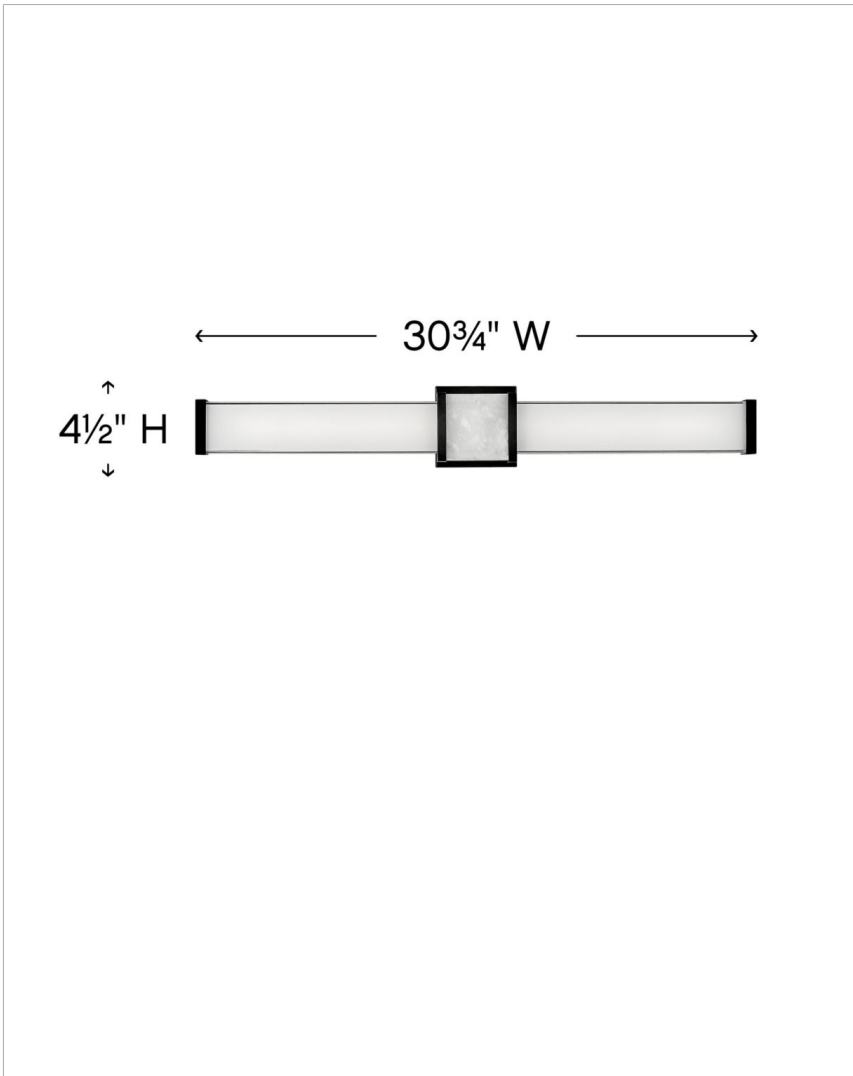

PIETRA

51583BK

LARGE LED VANITY

Turn your bathroom into a sanctuary with Pietra. Luxe materials and meticulous craftsmanship add to the spa-like zen of this integrated LED collection. A prominent cast center bracelet features a piece of solid stone with natural veining and subtle coloration that gleams against the Chrome or Black finish. Sophisticated details including cast endcaps and mitered glass complete this captivating look.

DETAILS	
FINISH:	Black
MATERIAL:	Steel
GLASS:	White Mitered
DIMMABLE:	YES, CL TYPE DIMMER (SSL7A)

DIMENSIONS	
WIDTH:	30.8"
HEIGHT:	4.5"
WEIGHT:	7.2lb
BACK PLATE:	4.5" Sq.
EXTENSION:	2.8"
TOP TO OUTLET:	2.25"

LIGHT SOURCE	
LIGHT SOURCE:	Integrated LED
LED NAME:	LEVO140-260
VOLTAGE:	120v
COLOR TEMP:	3000
LUMENS:	4200
CRI:	92
INCANDESCENT EQUIVALENCY:	4 x 75w
DIMMABLE:	YES, CL TYPE DIMMER (SSL7A)

SHIPPING	
CARTON LENGTH:	35.8
CARTON WIDTH:	7
CARTON HEIGHT:	5
CARTON WEIGHT:	8.4