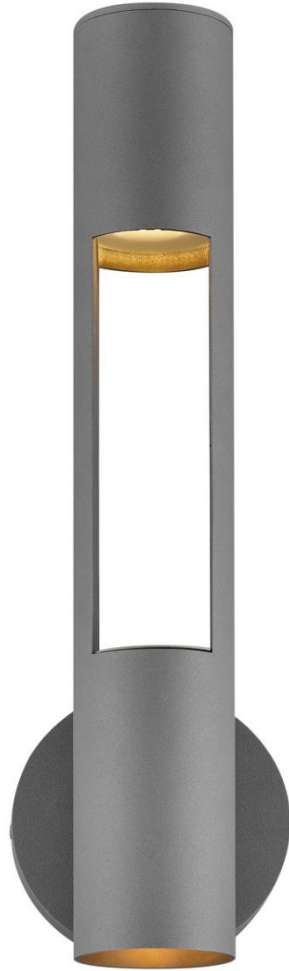

OSLO

10194TG-LL

MEDIUM WALL MOUNT LANTERN

Simple meets sleek in the modern Oslo outdoor collection. Minimalistic in design, Oslo gleams urban sophistication. Available in a Black finish, Oslo is the perfect lantern to complement your outdoor sanctuary.

DETAILS	
FINISH:	Textured Graphite
MATERIAL:	Aluminum
GLASS:	Inside Etched
DIMMABLE:	YES, CL TYPE DIMMER (SSL7A)

DIMENSIONS	
WIDTH:	4.8"
HEIGHT:	18.3"
WEIGHT:	3lb
BACK PLATE:	4.75" Dia.
EXTENSION:	4.3"
TOP TO OUTLET:	15.25"

LIGHT SOURCE	
LIGHT SOURCE:	Socketed
LED NAME:	GU10LED-3K
VOLTAGE:	120v
COLOR TEMP:	3000
LUMENS:	1000
CRI:	80
INCANDESCENT EQUIVALENCY:	2 x 50w
DIMMABLE:	YES, CL TYPE DIMMER (SSL7A)

SHIPPING	
CARTON LENGTH:	8.5
CARTON WIDTH:	21
CARTON HEIGHT:	6.8
CARTON WEIGHT:	3.8

PRODUCT DETAILS:

- Mounting hardware is hidden on the back plate to ensure a clean silhouette
- Suitable for use in wet (outdoor direct rain) locations as defined by NEC and CEC. Meets United States UL Underwriters Laboratories & CSA Canadian Standards Association Product Safety Standards
- Fixture is Dark Sky compliant and engineered to minimize light glare upward into the night sky
- Meets California Energy Commission Title regulations/JA8 when using the included LED bulb
- 2-year finish warranty
- LED Bulbs carry a 3-year limited warranty
- Bold lines and a clean, minimalist style complement contemporary architecture