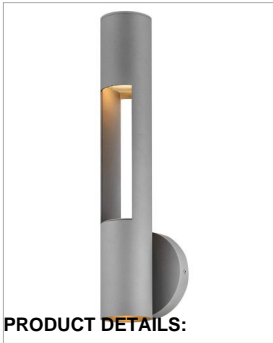

OSLO

10194TG-LL

MEDIUM WALL MOUNT LANTERN

Simple meets sleek in the modern Oslo outdoor collection. Minimalistic in design, Oslo gleams urban sophistication. Available in a Black finish, Oslo is the perfect lantern to complement your outdoor sanctuary.

DETAILS	
FINISH:	Textured Graphite
MATERIAL:	Aluminum
GLASS:	Inside Etched
DIMMABLE:	YES, CL TYPE DIMMER (SSL7A)

DIMENSIONS	
WIDTH:	4.8"
HEIGHT:	18.3"
WEIGHT:	3lb
BACK PLATE:	4.75" Dia.
EXTENSION:	4.3"
TOP TO OUTLET:	15.25"

LIGHT SOURCE	
LIGHT SOURCE:	Socketed
LED NAME:	GU10LED-3K
VOLTAGE:	120v
COLOR TEMP:	3000
LUMENS:	1000
CRI:	80
INCANDESCENT EQUIVALENCY:	2 x 50w
DIMMABLE:	YES, CL TYPE DIMMER (SSL7A)

SHIPPING	
CARTON LENGTH:	8.5
CARTON WIDTH:	21
CARTON HEIGHT:	6.8
CARTON WEIGHT:	3.8

PRODUCT DETAILS:

- Mounting hardware is hidden on the back plate to ensure a clean silhouette
- Suitable for use in wet (outdoor direct rain) locations as defined by NEC and CEC. Meets United States UL Underwriters Laboratories & CSA Canadian Standards Association Product Safety Standards
- Fixture is Dark Sky compliant and engineered to minimize light glare upward into the night sky
- Meets California Energy Commission Title regulations/JA8 when using the included LED bulb
- 2-year finish warranty
- LED Bulbs carry a 3-year limited warranty
- Bold lines and a clean, minimalist style complement contemporary architecture