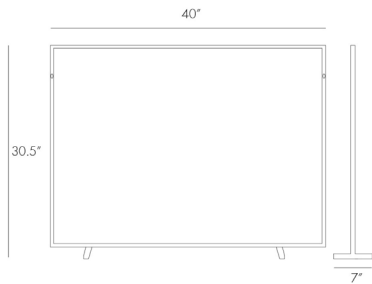

ARTERIOS

GITA SCREEN

4201
H: 30.5 IN, W: 40 IN, D: 7 IN
Antique Brass
Contract Suitable As Is

Distinguished by its simplicity and elegant lines, this classic fire screen is punctuated by detailed knobs in the form of scarabs, a historical nod to the Egyptian beetle that has been adored for its charm and talisman of hope and good luck. Screens may tarnish when exposed to high heat.

APPEARANCE

Material	Iron, Iron Mesh
Finish	Antique Brass
Top Coat/Sealant	false

DIMENSIONS

Foot Print	W: 28.5 IN, D: 7 IN

SHIPPING

Shipping Requirements	TruckShip
Product Weight	28 LBS
Gross Weight 1	41.35 LBS
Shipping Box 1	H: 4 IN, L: 43 IN, W: 34 IN

ADDITIONAL INFO

Features	Assembly Required
Additional Notes	Scarabs screw on and off

CONTRACT

Contract Suitable	true