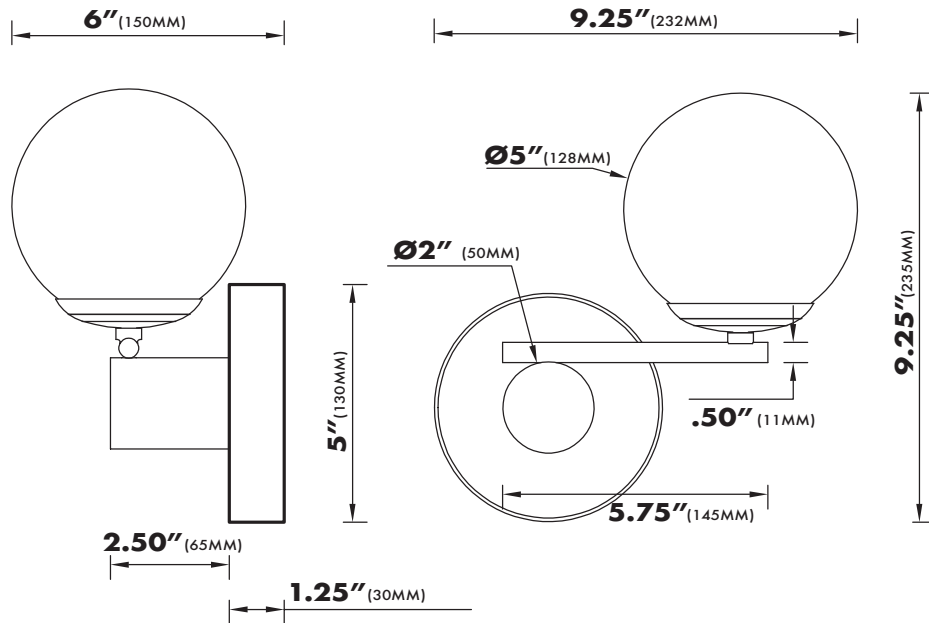

SPECIFICATIONS

• LUMENS	664LM
• WATTS	9W
• VOLTAGE	120V
• CRI	90
• CCT	3000K
• IP RATED	DRY LOCATION
• MATERIAL	ALUMINUM / GLASS
• FINISH	BLACK
• LIFETIME	50,000 HOURS
• LIGHT DIRECTION	AMBIENT
• DIMMABLE	YES, ELV
• WARRANTY	5-YEAR LIMITED
• cETLus LISTED	

**MODEL#VCW1108
DIMENSIONS**

OVERALL: **9.25" x 6" x 9.25"** (232MM x 150MM x 232MM)

THE MEASUREMENTS ARE ROUNDED TO THE NEAREST 1/4"

AVAILABLE FINISHES