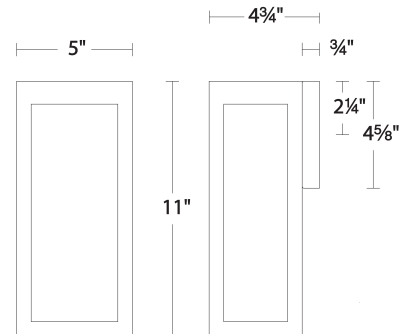

LINE DRAWING