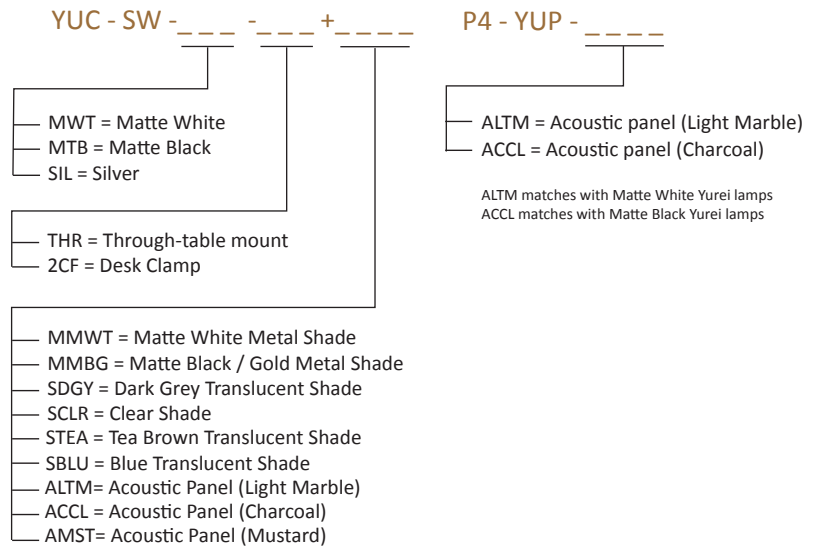

Desk

Seamlessly blends into your interior

Designers
Kenneth Ng, Edmund Ng

Yurei Coworking lights

Best of NeoCon GOLD 2023

Drawing inspiration from the Japanese word for ghost, Yurei, our new lighting solution features unique translucent light shades that perfectly embodies the spirit of the name. With its ethereal and otherworldly appearance, the Yurei Light is the perfect way to add a touch of mystique and style to any commercial or residential interiors. On the desk/floor models, the dimmer and height-adjustable features provide precise control of light intensity for optimal working conditions, and the optional light shade can be easily replaced to match any workspace's aesthetic. Available in a range of translucent colors and metal finishes, the light shade adds an artistic touch to the environment. When used with an acoustic panel, the Yurei light can help reduce unwanted noise, creating a peaceful and calming environment. Its sustainable design, made from over 95% recyclable materials, makes it an excellent choice for businesses and organizations looking to reduce their environmental impact. The Yurei light is available in different mounting options, including suspension Pendant light, flush ceiling mount, through-table mount, desk clamp, or free-standing base, suitable for table or floor lamps.

YUC
 Lumens: 760
 Energy Consumption : 14 W
 Rated Lifespan 60,000+ hours
 Color Temperature: 3,000 K
 Color Rendering Index (Ra) : 90+
 Color Rendering Index (R9) : 50+
 Material: Aluminum, Plexiglass
 Warranty: 5 years
 Voltage: 100-240V
 Standard Finish (luminaire): White, Black
 Shade Finishes: Matte White (Metal)
 Matte Black / Gold (Metal)
 Dark Grey (Translucent)
 Clear
 Tea Brown (Translucent)
 Blue (Translucent)
 Light Marble (Acoustic Panel Shade)
 Charcoal (Acoustic Panel Shade)
 Mustard (Acoustic Panel Shade)