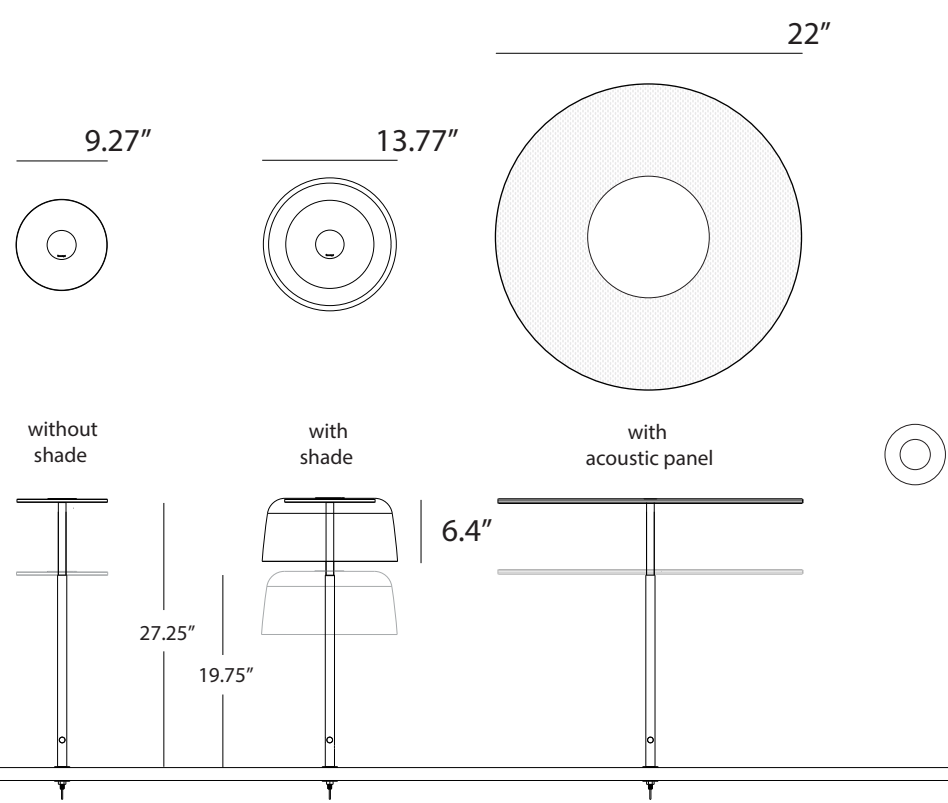

YUC
 Lumens: 760
 Energy Consumption : 14 W
 Rated Lifespan 60,000+ hours
 Color Temperature: 3,000 K
 Color Rendering Index (Ra) : 90+
 Color Rendering Index (R9) : 50+
 Material: Aluminum, Plexiglass
 Warranty: 5 years
 Voltage: 100-240V
 Standard Finish (luminaire): White, Black
 Shade Finishes: Matte White (Metal)
 Matte Black / Gold (Metal)
 Dark Grey (Translucent)
 Clear
 Tea Brown (Translucent)
 Blue (Translucent)
 Light Marble (Acoustic Panel Shade)
 Charcoal (Acoustic Panel Shade)
 Mustard (Acoustic Panel Shade)