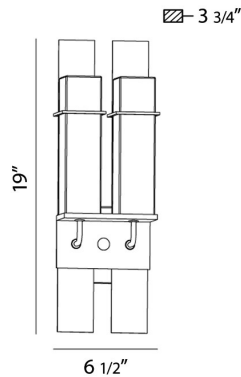

MULLER, 2-LIGHT OUTDOOR WALL SCONCE

PRODUCT DETAILS

No.	:	28054-016
Product Color	:	BRONZE
Shade / Accent Colour	:	GLASS
Width	:	6.5"
Height	:	19"
Ext	:	3.75"
Weight	:	5.2lbs

LIGHT SOURCE DETAILS

Number of Bulbs	:	2
Light Source	:	Incandescent
Light Source Type	:	EDISON
Input Voltage	:	120V
Bulb Voltage	:	120V
Socket Type	:	E26
Wattage	:	60W
Total Wattage	:	120W
Bulb Included	:	Yes
Dimmable	:	Yes

Options Available

ITEM NO.	FINISH	SHADE
28054-016	BRONZE	GLASS

TECHNICAL DETAILS

Light Direction	:	Down
Canopy / Backplate Length	:	4.92"
Canopy / Backplate Height	:	0.79"
Canopy / Backplate Width	:	4.92"
Adjustable Lamp Head	:	No
Location	:	WET
Approval	:	