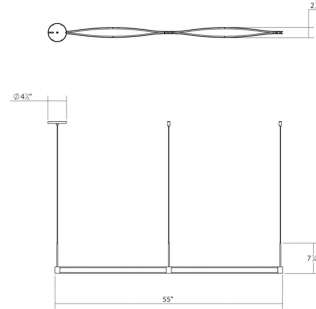

## Dimensions

Height:	7.5"
Width:	55"
Length:	2.5"
Canopy/Backplate/Base:	6"
Size:	Double Linear
Canopy/Backplate/Base Height:	2