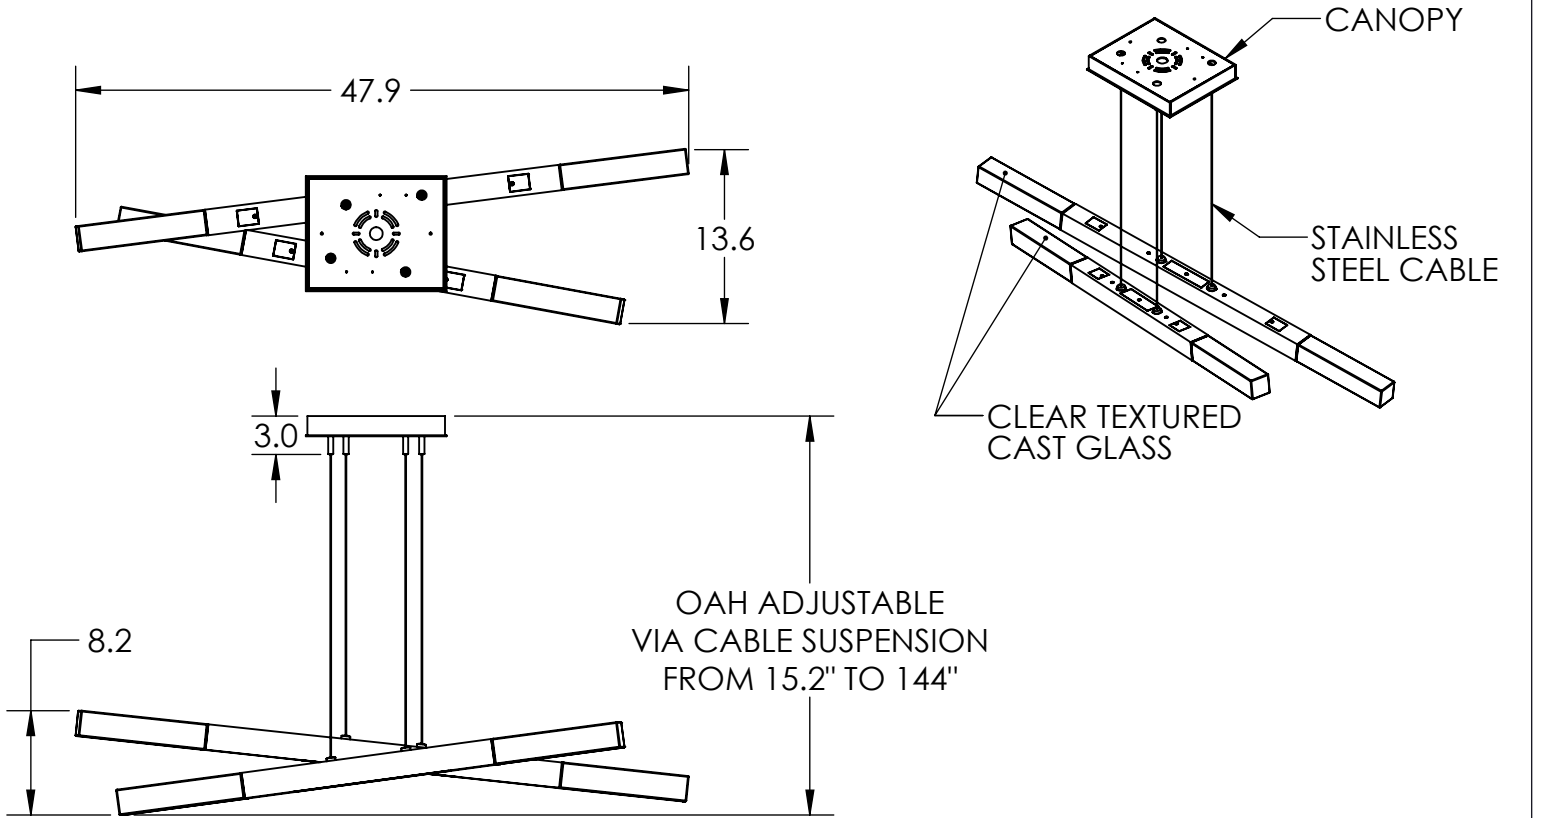

Collection: AXIS

Product #: PLB0060-2T

All dimensions are shown in inches unless otherwise stated. Visit hammertonstudio.com for product options.

8/6/2021 (B)

Mounting Packet: T	Weight(lbs.): 33	Electrical Type:LED	CCT: 2700/3000 K	Canopy Mounting Detail	
UL Location: DRY		Elec. Qty: 12	Wattage: 32	Voltage: 120	
Finish: SEE WEB SITE FOR OPTIONS		Source Lumens: Ambient2798	Down: 1865		
Top Diffuser: N/A		Dimmable: Forward/Reverse Phase to 1%			
Bottom Diffuser: Frosted Acrylic		CRI: 93+	Power Factor: >0.9		
<p>All Hammerton fixtures are handcrafted by artisans. Subtle imperfections reflect the mark of the artisan and should be expected in any handcrafted product. Dimensions may vary up to 7/8".</p> <p>© Copyright 2021. All rights in design, detail or invention of this drawing are reserved as the property of Hammerton. Any imitation or adaptation without written consent is strictly prohibited.</p>					
Hammerton Inc. 217 Wright Brothers Dr. Salt Lake City, UT 84116 (801)973-8095				MOUNTS TO J-BOX AND CEILING	