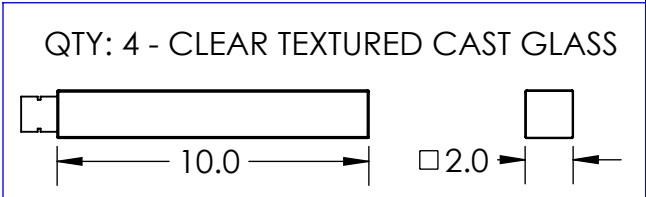

Collection: AXIS

Product #: PLB0060-2T

All dimensions are shown in inches unless otherwise stated. Visit hammertonstudio.com for product options.

8/6/2021 (B)

Mounting Packet: T	Weight(lbs.): 33	Electrical Type:LED	CCT: 2700/3000 K	Canopy Mounting Detail	
UL Location: DRY		Elec. Qty: 12	Wattage: 32	Voltage: 120	
Finish: SEE WEB SITE FOR OPTIONS		Source Lumens: Ambient2798	Down: 1865		
Top Diffuser: N/A		Dimmable: Forward/Reverse Phase to 1%			
Bottom Diffuser: Frosted Acrylic		CRI: 93+	Power Factor: >0.9		
<p>All Hammerton fixtures are handcrafted by artisans. Subtle imperfections reflect the mark of the artisan and should be expected in any handcrafted product. Dimensions may vary up to 7/8".</p> <p>© Copyright 2021. All rights in design, detail or invention of this drawing are reserved as the property of Hammerton. Any imitation or adaptation without written consent is strictly prohibited.</p>					
Hammerton Inc. 217 Wright Brothers Dr. Salt Lake City, UT 84116 (801)973-8095				MOUNTS TO J-BOX AND CEILING	