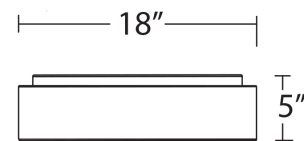

LINE DRAWING

FM-33718