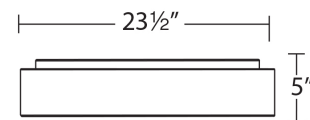

Promenade of light. A self illuminating halo within.

FEATURES

- Driver concealed within the fixture
- 5 year warranty

SPECIFICATIONS

Color Temp:	3000K
Input:	120-277 VAC, 50/60Hz
CRI:	90
Dimming:	ELV: 100 - 10%, 0-10V: 100 - 10%
Rated Life:	50000 Hours
Mounting:	Can be mounted on ceiling or wall in all orientations
Standards:	ETL, cETL, Title 24 JA8-2016 Compliant Damp Location Listed
Construction:	Aluminum body with acrylic diffuser

FINISHES

Brushed
Aluminum

LINE DRAWING

FM-33723