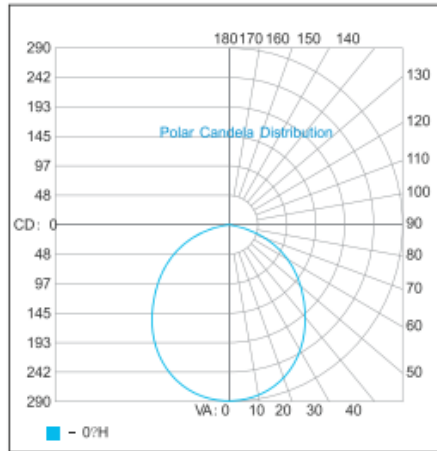

## Specifications

Category	Indoor light	Inner Package Length (Inch)	16.14
Bulb Base Type	LED	Inner Package Width (Inch)	16.14
Bulb Base Finish	NO	Inner Package Height (Inch)	3.54
Color Temperature	3000K	Inner Package Quantity	4
Beam Angle	120°	Inner Package Weight Per Unit (Lbs)	5.13
Finish	White	Carton Package Length (Inch)	
CRI	80	Carton Package Width (Inch)	
Average Life (Hours)	50000	Carton Package Height (Inch)	
Estimated Yearly Energy Cost (11 ¢ /Kwh)	1.45	Carton Package Weight Per Unit (Lbs)	
Life Based On 3Hrs/Day (Years)	45.66	Carton Quantity	
Product Length (Inch)	N/A	Lamp Type	LED
Product Width (Inch)	Ø6 7/8"	Bulb Shape	N/A
Product Height (Inch)	1"	Dry/Wet/Damp	Damp
Product Extension (Inch)	N/A	Energy Star	YES
Product Weight Per Unit (Lbs)	1.2	Power Factor	0.95
Dimmable	Yes	Current	0.12
Watts	12	Lumen/Watt	60
Watt Equivalent	65	Warranty (Year)	5
Lumens	720	DLC (Yes/No)	NO
Certification (UL/ETL/FCC)	ETL/CETL	Input Voltage	120
		Housing Material	Aluminum
		Led Type	

## Zonal Lumen Summary

Zone	Lumens	% Luminaire
0-30	222.0	29%
0-40	358.7	46.9%
0-60	616.6	80.6%
60-90	148.7	19.4%
70-100	60.3	7.9%
90-120	0	0%
0-90	765.3	100%
90-180	0	0%
0-180	765.3	100%