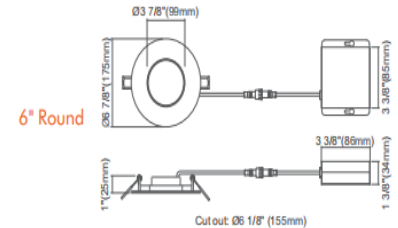

• Lifetime rated for greater than 50,000 hours

• Directional Beam - Great for Sloped Ceilings and Highlighting Artwork

Construction

• Aluminum trim ring with durable powder coat finish

• Beam angle: 120°

• Driver Inside Connecton Box - No Junction Box Needed

Installation

• Cut Hole In Ceiling And Snap Fixture In Opening With Attached Spring Clips. Certification cET

Ceiling Clearance Required: 2 1/2" for Romex, 3 1/2" for MC or BX installations

## Specifications

Category	Indoor light	Inner Package Length (Inch)	16.14
Bulb Base Type	LED	Inner Package Width (Inch)	16.14
Bulb Base Finish	NO	Inner Package Height (Inch)	3.54
Color Temperature	3000K	Inner Package Quantity	4
Beam Angle	120°	Inner Package Weight Per Unit (Lbs)	5.13
Finish	White	Carton Package Length (Inch)	
CRI	80	Carton Package Width (Inch)	
Average Life (Hours)	50000	Carton Package Height (Inch)	
Estimated Yearly Energy Cost (11 ¢ /Kwh)	1.45	Carton Package Weight Per Unit (Lbs)	
Life Based On 3Hrs/Day (Years)	45.66	Carton Quantity	
Product Length (Inch)	N/A	Lamp Type	LED
Product Width (Inch)	Ø6 7/8"	Bulb Shape	N/A
Product Height (Inch)	1"	Dry/Wet/Damp	Damp
Product Extension (Inch)	N/A	Energy Star	YES
Product Weight Per Unit (Lbs)	1.2	Power Factor	0.95
Dimmable	Yes	Current	0.12
Watts	12	Lumen/Watt	60
Watt Equivalent	65	Warranty (Year)	5
Lumens	720	DLC (Yes/No)	NO
Certification (UL/ETL/FCC)	ETL/CETL	Input Voltage	120
		Housing Material	Aluminum
		Led Type	