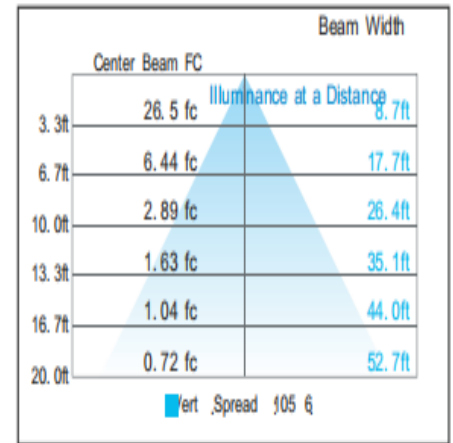

SMG61230K

Recessed 6" Slim Gimbal Round LED With Integral Driver In Connection Box.

Zonal Lumen Summary

Zone	Lumens	% Luminaire
0-30	222.0	29%
0-40	358.7	46.9%
0-60	616.6	80.6%
60-90	148.7	19.4%
70-100	60.3	7.9%
90-120	0	0%
0-90	765.3	100%
90-180	0	0%
0-180	765.3	100%

DIMMER COMPATIBILITY

Brand	Series	Model	Load	Dimmability
Lutron	Ariadni	MYCL-153P	150W	OK
	Diva	DV-600PR	600W	OK
	Diva	DV-153P	150W	OK
	Maestro	DCCL-153MH	600W	OK
	Maestro Wireless	MRF2-6CL	150W	OK
	Rotary	D-600P	600W	OK
	Electronic(ELV)	NTELV-300P	600W	OK
	Skylark	S-600P	600W	OK
	Skylark Contour	CT-600P	600W	OK
	Skylark Contour	CTCL-153P	150W	OK
	Toggler	TG-600P	600W	OK
	Toggler	TGCL-153P	150W	OK
Leviton	Sureslide	6633	600W	OK
	Sureslide Decora	6674	600W	20-100%
	Trimatron	6602	600W	OK
	ILLVATECH	IPL06	600W	20-100%
Legrand	Adorne	ADTP703TU	700W	20-100%
	Harmony	H703PTW	700W	OK
Cooper	Aspire	9540	1000W	OK
	Devine	DAL06P	300W	OK