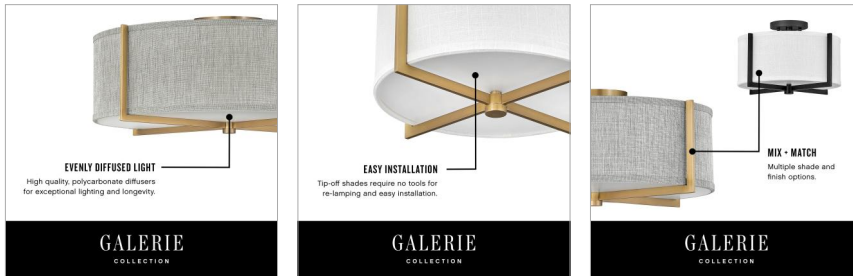

GALERIE

COLLECTION

AXIS HEATHERED GRAY

41705BK

MEDIUM SEMI-FLUSH MOUNT

Creativity meets practicality in Axis. Featuring a classic crossed-stem design, its shade comes in Off White Linen or Heather Gray Linen, complemented by a Black or Heritage Brass finish.

DETAILS	
FINISH:	Black
MATERIAL:	Steel
SHADE:	Heathered Gray Linen
DIMMABLE:	YES, WITH DIMMABLE LAMP (NOT INCLUDED)

DIMENSIONS	
WIDTH:	14.5"
HEIGHT:	8.8"
WEIGHT:	3.9lb

LIGHT SOURCE	
LIGHT SOURCE:	Socketed
WATTAGE:	2-14w Med. LED, 25w Equiv.
VOLTAGE:	120v

MOUNTING	
CANOPY:	4.75" Dia.

SHIPPING	
CARTON LENGTH:	17.5
CARTON WIDTH:	17.5
CARTON HEIGHT:	19.5
CARTON WEIGHT:	9.7

PRODUCT DETAILS:

- Suitable for use in dry (indoor) locations as defined by NEC and CEC. Meets United States UL Underwriters Laboratories & CSA Canadian Standards Association Product Safety Standards.
- Merging modern and classic elements, the Galerie collection offers a selection of LED ceiling and sconce fixtures with unique details that effortlessly balance a variety of spaces with form and function. The complementary contours, materials and finishes allow each silhouette to be used in unison or easily combined with other Galerie pieces.
- Merging the best of traditional and modern elements with a sophisticated and streamlined look
- Diffusers are made of high transmittance, high diffusion, color stable LDA-filled polycarbonate to maximize delivered lumens