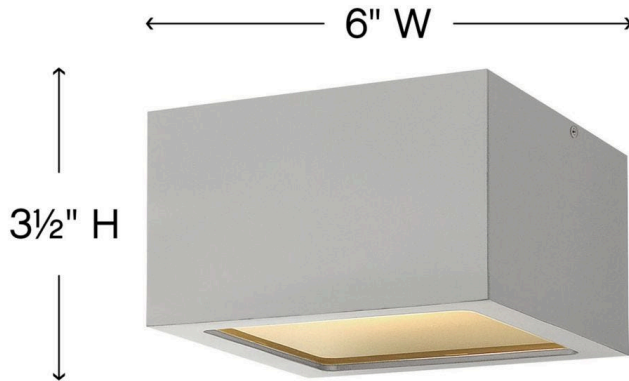

### SMALL FLUSH MOUNT

A collection of sleek designs, Kube's contemporary style featuring solid aluminum construction provides a chic, minimalist statement to complement a variety of exteriors.

DETAILS	
FINISH:	Titanium
MATERIAL:	Aluminum
GLASS:	Etched Lens
DIMMABLE:	YES - 0-10V TYPE DIMMER ONLY

DIMENSIONS	
WIDTH:	6"
HEIGHT:	3.5"
WEIGHT:	2lb

LIGHT SOURCE	
LIGHT SOURCE:	Integrated LED
LED NAME:	LC1-60
WATTAGE:	7.50w LED *Included
VOLTAGE:	120v/277v
COLOR TEMP:	3000
LUMENS:	600
CRI:	96
INCANDESCENT EQUIVALENCY:	1 x 60w
DIMMABLE:	YES - 0-10V TYPE DIMMER ONLY