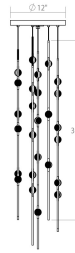

# Constellation Andromeda Chandelier Spec Sheet

SKU: 2161.13C-S-27    Learn more at:  
<https://sonnemanlight.com/constellation-andromeda-chandelier>

Description:

Type #:

## Dimensions

Height:	34"
Diameter:	6"
Canopy/Backplate/Base:	6"
Shape:	Round
Size:	Short 6"
Canopy/Backplate/Base Height:	0.5

## Shade

Lens Type:	Clear Faceted Acrylic Lens
Shade 1 Material:	Clear Faceted Acrylic

## Available Finishes

Available Finishes: Satin Nickel w/Clear  
Faceted Acrylic Lens