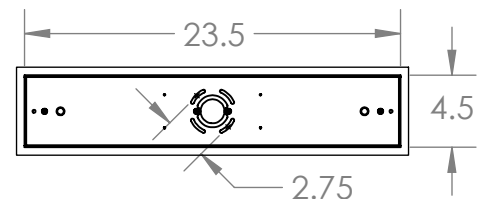

Mounting Detail

MOUNTS TO J-BOX AND CEILING