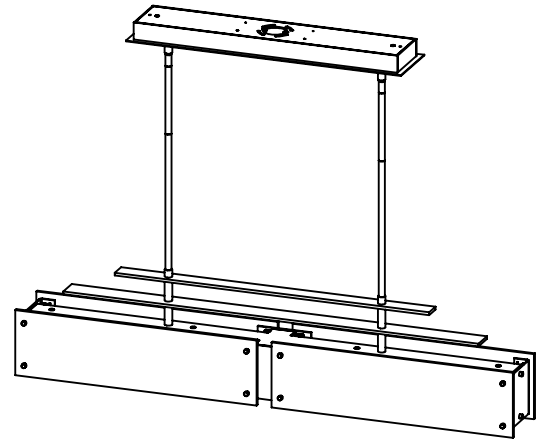

Collection: URBAN LOFT

Product #: PLB0026-0B-L1

MAX 45° SLOPE MOUNT. THIS DIRECTION ONLY

FROSTED GLASS DIFFUSER

Visit [hammertonstudio.com](http://hammertonstudio.com) for product options and specifications.

2/22/2017 (A)

Mounting Packet: X	Weight(lbs.): 40	Electrical Type: LED	CCT: 2700 K
UL Location: DRY	Elec. Qty: 12	Wattage: 41	Voltage: 120
Finish: SEE WEB SITE FOR OPTIONS	Lumens:	Ambient: 1440	Down: 1370
Top Diffuser: OPEN	Dimmable: Forward/Reverse Phase To 1%		
Bottom Diffuser: FROSTED GLASS	CRI: 93+	Power Factor: >0.9	

All fixtures created by Hammerton are handcrafted by artisans. Dimensions may vary up to 7/8".

© Copyright 2016. All rights in design, detail or invention of this drawing are reserved as the property of Hammerton. Any imitation or adaptation without written consent is strictly prohibited.