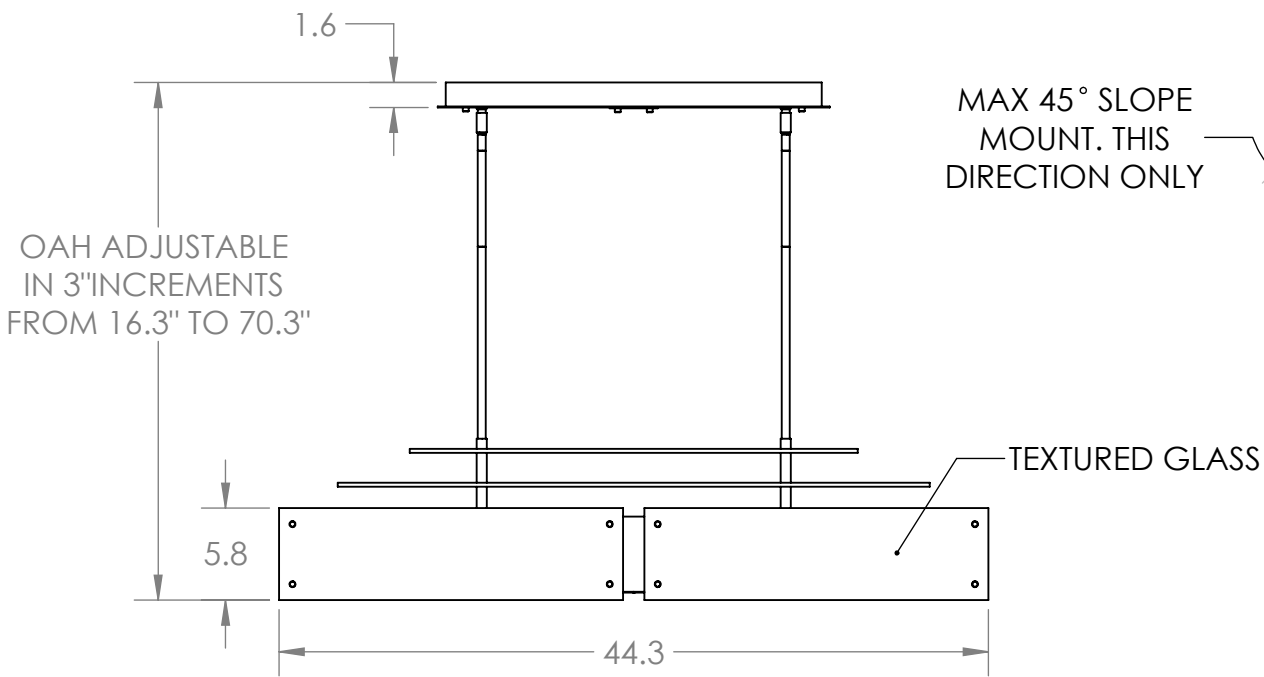

Collection: URBAN LOFT

Product #: PLB0026-0B-L1

MAX 45° SLOPE MOUNT. THIS DIRECTION ONLY

FROSTED GLASS DIFFUSER

Visit [hammertonstudio.com](http://hammertonstudio.com) for product options and specifications.

2/22/2017 (A)

Mounting Packet: X	Weight(lbs.): 40	Electrical Type: LED	CCT: 2700 K
UL Location: DRY	Elec. Qty: 12	Wattage: 41	Voltage: 120
Finish: SEE WEB SITE FOR OPTIONS	Lumens:	Ambient: 1440	Down: 1370
Top Diffuser: OPEN	Dimmable: Forward/Reverse Phase To 1%		
Bottom Diffuser: FROSTED GLASS	CRI: 93+	Power Factor: >0.9	

All fixtures created by Hammerton are handcrafted by artisans. Dimensions may vary up to 7/8".

© Copyright 2016. All rights in design, detail or invention of this drawing are reserved as the property of Hammerton. Any imitation or adaptation without written consent is strictly prohibited.