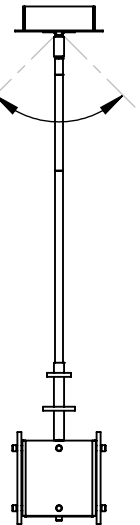

Collection: URBAN LOFT

Product #: PLB0026-0B-L1

MAX 45° SLOPE MOUNT. THIS DIRECTION ONLY

FROSTED GLASS DIFFUSER

Visit [hammertonstudio.com](http://hammertonstudio.com) for product options and specifications.

2/22/2017 (A)

Mounting Packet: X	Weight(lbs.): 40	Electrical Type: LED	CCT: 2700 K
UL Location: DRY	Elec. Qty: 12	Wattage: 41	Voltage: 120
Finish: SEE WEB SITE FOR OPTIONS	Lumens:	Ambient: 1440	Down: 1370
Top Diffuser: OPEN	Dimmable: Forward/Reverse Phase To 1%		
Bottom Diffuser: FROSTED GLASS	CRI: 93+	Power Factor: >0.9	

All fixtures created by Hammerton are handcrafted by artisans. Dimensions may vary up to 7/8".

© Copyright 2016. All rights in design, detail or invention of this drawing are reserved as the property of Hammerton. Any imitation or adaptation without written consent is strictly prohibited.