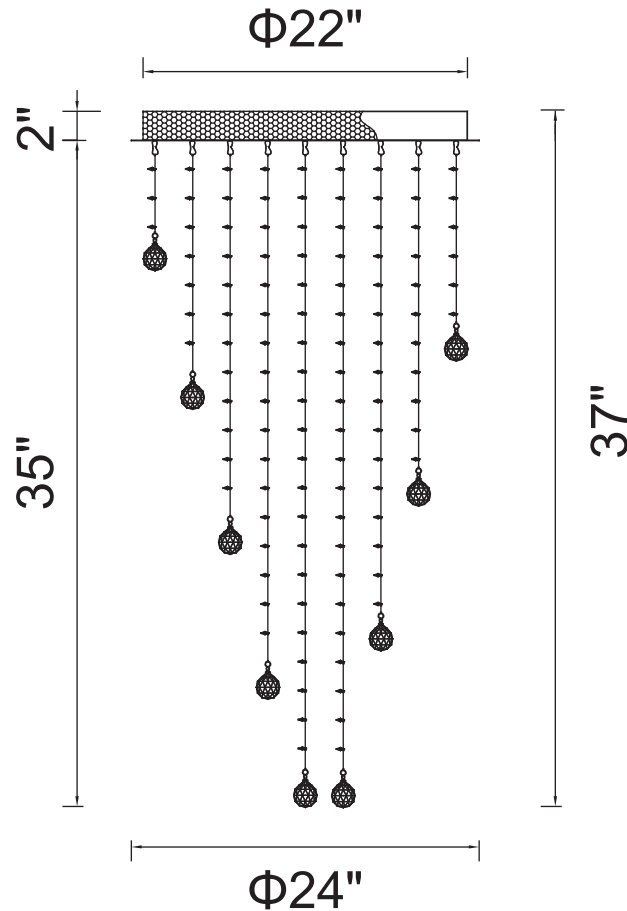

PROJECT: _____
 FIXTURE TYPE: _____
 LOCATION: _____
 CONTACT/PHONE: _____

Item	6601C24C(H35)
Collection	RAIN DROP
Finish	Chrome
Glass	-----
Crystal	Clear
Input	120V AC,60HZ,AC

Shade	-----
Length/Dia.	24"
Width/Ext.	-----
Height	35"
Maximum	-----
Lumens	-----

Light Source	GU10
Bulb Info.	9x35W
Included	-----
Dimmable	Yes
Color	-----
Weight	