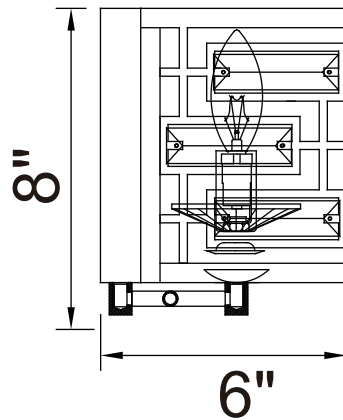

PROJECT: _____

FIXTURE TYPE: _____

LOCATION: _____

CONTACT/PHONE: _____

Item	9975W9-1-601
Collection	PETIA
Finish	Chrome
Glass	-----
Crystal	Clear
Input	120V AC,60HZ,AC

Shade	-----
Length/Dia.	9"
Width/Ext.	6"
Height	8"
Maximum	8"
Lumens	-----

Light Source	E12
Bulb Info.	1×60W
Included	-----
Dimmable	Yes
Color	-----
Weight	