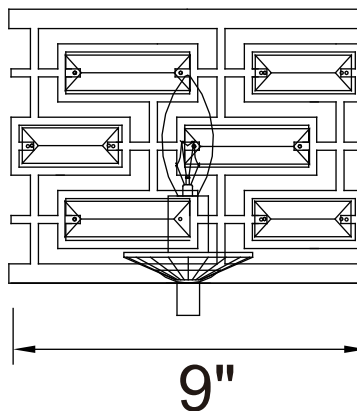

PROJECT: _____

FIXTURE TYPE: _____

LOCATION: _____

CONTACT/PHONE: _____

Item	9975W9-1-601
Collection	PETIA
Finish	Chrome
Glass	-----
Crystal	Clear
Input	120V AC,60HZ,AC

Shade	-----
Length/Dia.	9"
Width/Ext.	6"
Height	8"
Maximum	8"
Lumens	-----

Light Source	E12
Bulb Info.	1×60W
Included	-----
Dimmable	Yes
Color	-----
Weight	