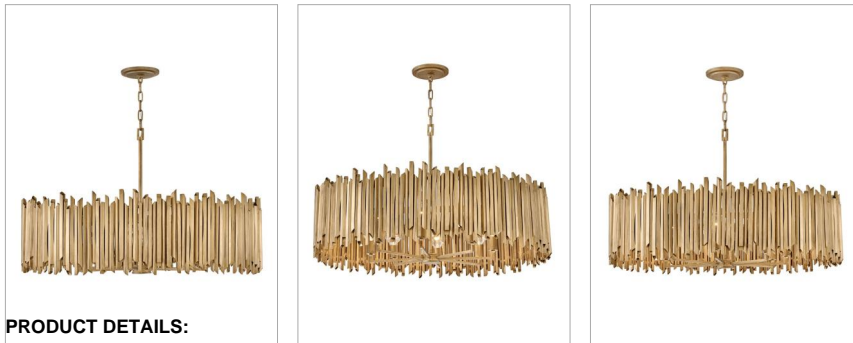

lisa mcdennon
COLLECTION

ROCA

30026BNG

LARGE DRUM CHANDELIER

Gleaming with both natural and glam influences, Roca makes a dramatic statement. Part of the Lisa McDennon Collection, this dazzling design stands apart with its striking sculptural silhouette. Roca radiates an edgy organic elegance with handmade, hand-painted square rods in Burnished Gold.

DETAILS	
FINISH:	Burnished Gold
MATERIAL:	Steel
SLOPE DEGREE:	90
DIMMABLE:	YES, WITH DIMMABLE LAMP (NOT INCLUDED)

DIMENSIONS	
WIDTH:	40"
HEIGHT:	25"
WEIGHT:	39.3lb

LIGHT SOURCE	
LIGHT SOURCE:	Socketed
WATTAGE:	8-14w Med. LED, 100w Equiv.
VOLTAGE:	120v

MOUNTING	
CANOPY:	6.5" Dia.
LEAD WIRE:	1 X 144"

SHIPPING	
CARTON LENGTH:	42
CARTON WIDTH:	42
CARTON HEIGHT:	16.5
CARTON WEIGHT:	72.1

PRODUCT DETAILS:

- This item may be hung on a sloped ceiling
- Suitable for use in dry (indoor) locations as defined by NEC and CEC. Meets United States UL Underwriters Laboratories & CSA Canadian Standards Association Product Safety Standards.
- The Lisa McDennon Collection offers a striking mix of edgy, sculptural silhouettes that incorporate modern, organic elements and luxe materials, brought to life by her innovative and original point of view.
- Bold silhouette with dramatic details creates a modern statement
- Luxurious gold finish with opulent sheen