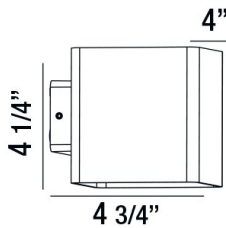

TECHNICAL DETAILS

Light Direction	:	Down
Canopy / Backplate Length	:	1.93"
Canopy / Backplate Width	:	2.91"
Driver	:	Electronic driver 120V 50/60Hz
Adjustable Lamp Head	:	No
IP Rating	:	54
Location	:	WET
Approval	:	
Title 24	:	Yes

4 3/4"