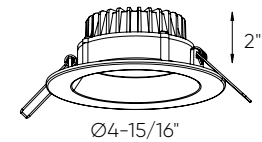

Model	Size	Watts	Delivered lumens	CRI	Color °T	Voltage
DCP-DDP4WH	4"	15 W	1000 lm	90	RGB + 2700 K - 6500 K	120 V
DCP-DDP6WH	6"	20 W	1500 lm	90	RGB + 2700 K - 6500 K	120 V

Specifications

Includes a junction box with integrated driver
 Over 50,000 hours of service life
 Full color spectrum
 2700K - 6500K in pure whites
 125° beam angle
 Dimmable through the Dals Connect app only
 Bluetooth mesh technology
 Minimal heat emission
 Aluminum construction
 Regressed light source
 Suitable for wet locations
 5-year warranty

Download the Dals Connect app

Create groups
 Set schedules
 Remote access*
 Compatible with Google Assistant and Amazon Alexa*

*Hub needed

DCP-DDP4 Ø4 1/4"

DCP-DDP6 Ø6 1/4"