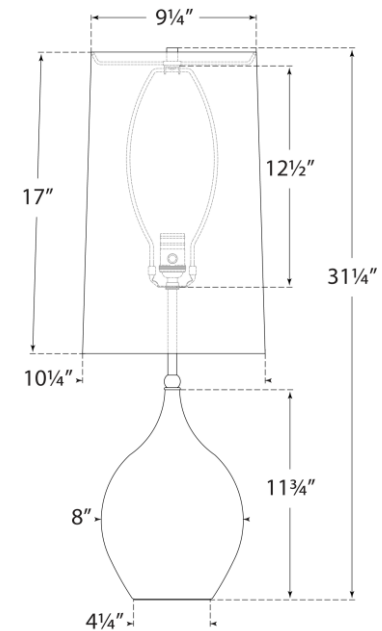

TEAR SHEET

Loren Large Table Lamp

Item # TOB 3684MBB-L

Designer: Thomas O'Brien

Height: 31.25"

Width: 10.25"

Base: 4.25" Round

Finishes: MBB, NTS, PBC

Shade Treatments: L

Shade Details: 9.25" x 10.25" x 17"

Socket: E26 Dimmer

Wattage: 60 A19

Weight: 9 Pounds

Note: Reactive Ceramic Glazes Will Vary in Color and Texture

Front View