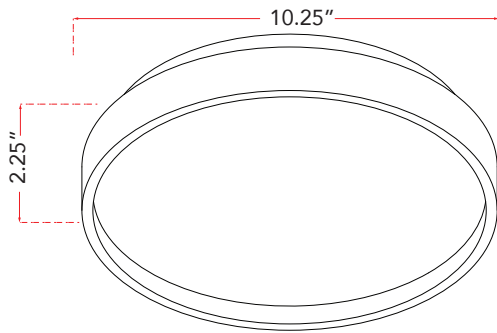

ABRA MODEL 30051FM-WH

10" Low Profile Flushmount with Soft Uplight

FAMILY NAME Tambourine

UPC 00810035192126

FIXTURE MATERIAL			
Frame Material	Finishes Available	Diffuser Type	Diffuser Finish
Acrylic	BL-Black WH-White	Acrylic	Frosted

DIMENSIONS IN INCHES			
Fixture			Mounting Plate
Diameter	Height	o.a.h	Diameter
10.25	2.25	5	8

CERTIFICATION		
Label	Location	Rating
cETLus	Ceiling	Damp Location

LAMPING									
Lamp Type	Lamp qty	Wattage	Max Wattage	Base	Kelvin	CRI	Initial Lumen's	Delivered Lumen's	Voltage
LED	1	15w	15w	Module	3000k	90	1275	893 estimated	120v

COMPATIBLE DIMMER'S
CL, ELV

J-BOX TYPE
4 x 4 Octagonal

SUPPLIED

SPECIAL NOTES	

Project Name			
Date		Type	