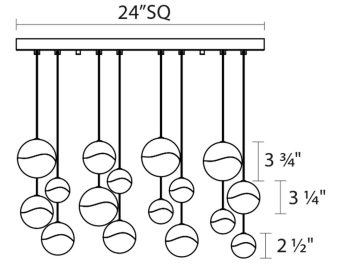

Project:

Grapes LED Pendant Spec Sheet

SKU: 2923.01-MED Learn more at:
<https://sonnemanlight.com/grapes-led-pendant>

Description: Grapes are luminous LED spheres in multiple sizes, arrayed in precise or random patterns, in clusters, or as single points of light. Seen from the middle or above, the crystal appears clear with a subtle luminance. Moving below, the crystal facets become increasingly apparent, refracting the light into a dazzling radiance.

Type #:

Dimensions

Height:	3.25"
Width:	23.25"
Length:	23.25"
Diameter:	3.75"
Shape:	Square Canopy
Size:	16-Light Medium
Canopy/Backplate/Base Width:	24
Canopy/Backplate/Base Depth:	24
Canopy/Backplate/Base Height:	0.5

Electrical Specs

Bulb(s) Included?:	Yes
Bulb 1 Type:	Integral LED
Bulb Quantity:	16
Input Voltage:	120VAC
Wattage:	64
Initial Lumens:	3600
Color Temperature:	3000K
CRI:	90
Power Supply Type:	Transformer
Power Supply Quantity:	2
Power Supply Location:	Canopy
Dimming Type:	ELV
Bulb Max Wattage:	64