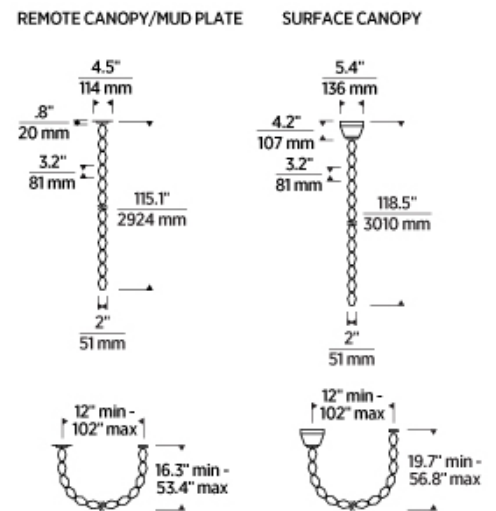

Natural Brass

LAMPING

Includes 36.9 watt, 2064 total delivered lumens, 90 CRI 2700K or 3000K LED modules. Remote dimmable with most LED compatible ELV and TRIAC dimmers. 277V dimmable with 0-10V dimmers. Surface dimmable with ELV and TRIAC dimmers. Remote 120V or 277V. Surface 120V-277V. Can be installed on a sloped ceiling up to 45°.

700CLR _____

JOB NAME _____

NOTES _____

COLLIER 108 CHANDELIER

VISUAL COMFORT & Co.

SPECIFICATIONS

PRIMARY MATERIAL	Aluminum or Brass
SHADE MATERIAL	Crystal
NET WEIGHT	30 lbs
HEIGHT	115.1in
WIDTH	2in
LENGTH	2in
UP LIGHT / DOWN LIGHT / BOTH?	
WET LISTED	
DAMP LISTED	
DRY LISTED	
MIN. HANGING HEIGHT	115.1in
MAX HANGING HEIGHT	118.1in
TOTAL CORD LENGTH	
TOTAL STEM LENGTH	
STEM QTY	
SLOPED CEILING ADAPTABLE?	Yes 45° Max
GENERAL LISTING	ETL Listed
INCLUDES	

LAMPING SPECIFICATIONS

	LED LAMP	INTEGRATED LED	NON LED	NO LAMP
DELIVERED LUMENS		2064		
WATTS		36.9		
MAX WATTAGE PER BULB		36.9W		
		120V ELV, TRIAC 277V 0-10V Universal 120V-277V ELV, TRIAC		
CCT		2700K 3000K		
CRI		90 CRI		
LED LIFETIME				
L70		>50000		
AVERAGE BULB HOURS				
FIELD SERVICEABLE LED				
LAMP BASE		Integrated LED		
LAMP SHAPE		Integrated LED		
LAMP INCLUDED?		True		
WARRANTY**		5 Years		