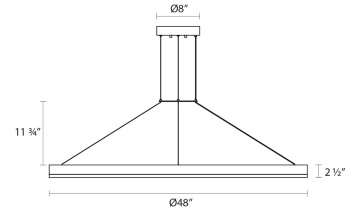

Project:

Corona Ring LED Pendant Spec Sheet

SKU: 2318.25 Learn more at:
<https://sonnemanlight.com/corona-ring-led-pendant>

Description: Corona is a circular profile of light; a warm ringed glow of LED illumination providing both the presence and the absence of volume. Corona is available in a range of larger diameters. Also available as a [Square Pendant](#) and [Double Corona Ring Pendant](#).

Type #:

Dimensions

Height:	2.5"
Diameter:	48"
Canopy/Backplate/Base:	8"
Hanging Details:	6" Adjustable Cable
Size:	48"

Installation

Installation:	Licensed electrician required
Sloped Ceiling Compatible?:	Not Compatible
Minimum Hanging Height:	21"
Maximum Hanging Height:	72"

Shipping

Carton 1 L x W x H:	53" X 51" X 6"
Carton 1 Gross Weight:	23 LBS

Shade

Shade 1 Material:	Optical Acrylic
-------------------	-----------------

Available Finishes

Available Finishes: Bright Satin Aluminum (.16), Satin Black (.25)