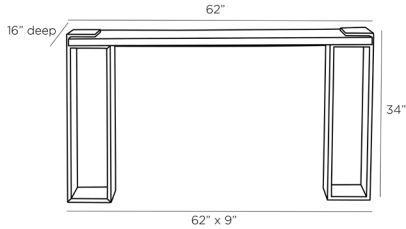

ARTERIOS

ORSEN CONSOLE

4660

H: 34 IN, W: 62 IN, D: 16 IN

Antique Brass

Contract Recommendations: Adding a lacquer coating provides additional protection

Architectural and minimal, the Orsen console exhibits is rooted in elements of industrial-inspired design. An ebony finished oak wood top showcases a bold and sculptural silhouette. The legs clamp over the tabletop's edges clad in antique brass for a highlighted accent. Wood and clad finish will vary.

APPEARANCE

Material	Oak Wood
Material Type	Clad
Finish	Antique Brass, Ebony
Finish Will Vary	true
Top Coat/Sealant	true

DIMENSIONS

Foot Print	W: 62 IN, D: 9 IN
Leg	W: 9, D: 9
Table Top	W: 60 IN, D: 16 IN
Clearance	32"
Diagonal Dimension	37.5 IN

SHIPPING

Shipping Requirements	TruckShip
Product Weight	59.3 LBS
Gross Weight 1	66.14 LBS
Shipping Box 1	H: 18 IN, L: 64 IN, W: 11 IN

ADDITIONAL INFO

Additional Notes	<p>Adjust leveler/foot to improve stability.</p>
Disclaimers	This clad finish is entirely hand applied. Over time and exposure to oxygen it will begin to slowly age, giving it an old world patina. It is intentional and as always, with bending and working with iron there are going to be natural imperfections.
Leg Or Foot Application	Adjustable Leveler