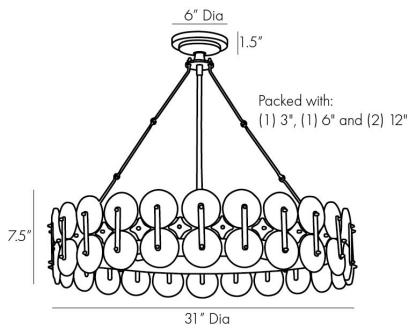

# ARTERIO RS

## RONDELLE CHANDELIER

LAURA KIRAR

DK82001

H: 29 IN, Dia: 31.00 IN

Blackened Iron, Clear Seedy Glass

Contract Suitable As Is

Rondelle Chandelier Contemporary and industrial with a slight Deco appeal, this eight-light chandelier fits the bill for essential modern lighting. A blackened iron frame presents a myriad of clear seedy glass discs, each paired with another by an iron spoke. Clear seedy glass diamond-shaped embellishments further accent the frame that is suspended by a unique hook chain—a technical detail that plays up its modern aesthetic. Additional pipe available (PIPE-236). Damp-rated, although limited outdoor conditions may affect finish.

### DIMENSIONS

Chandelier	H: 7.5 IN, Dia: 31.00 IN
Minimum Hanging Height	29 IN
Maximum Hanging Height	59 IN
Canopy	H: 1.5 IN, Dia: 6.00 IN